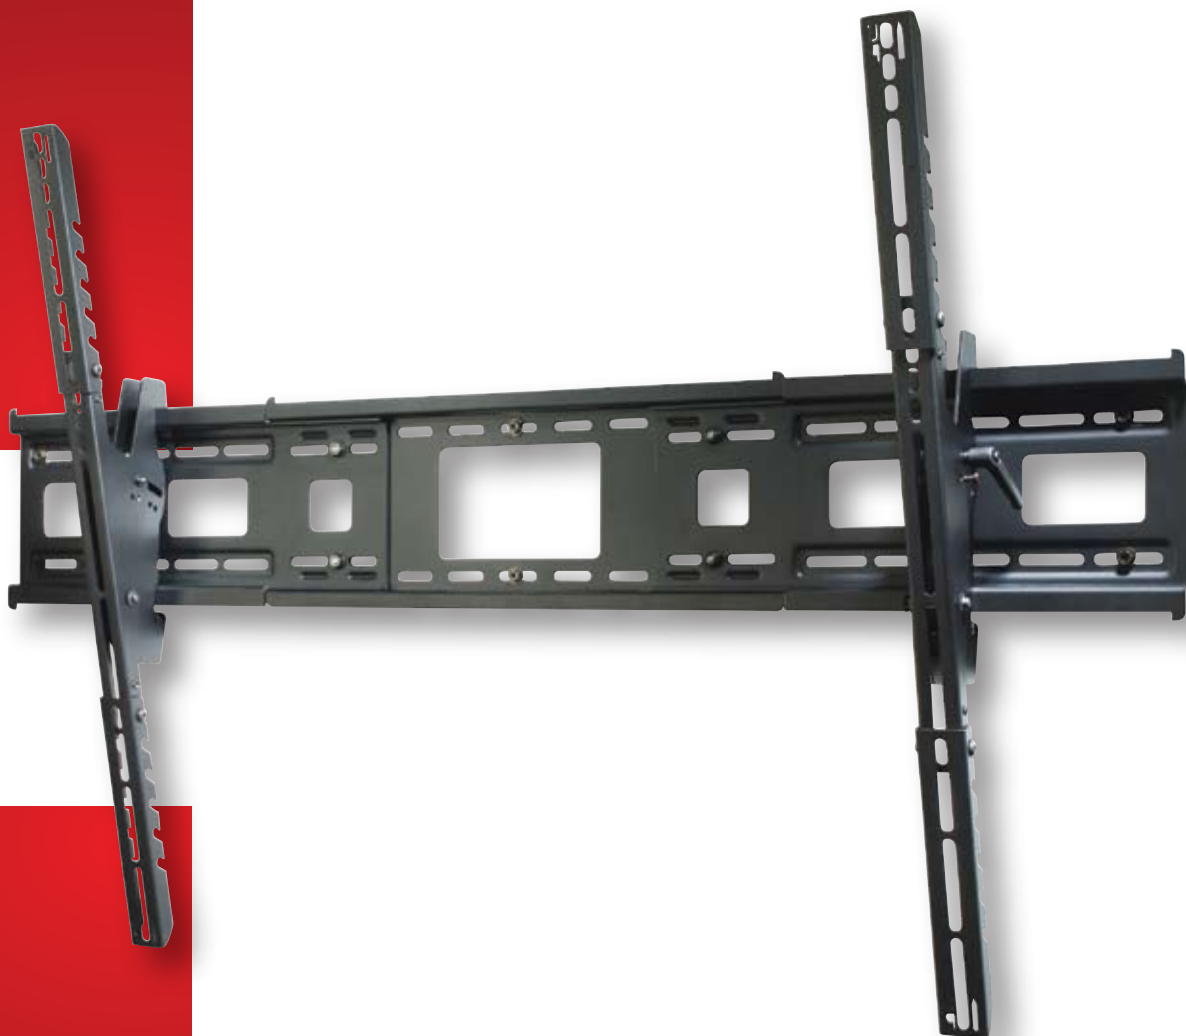

## Introducing A Profound Innovation in Mounting Technology

With a unique patent-pending design, The OneMount™ Flat Panel Modular Wall Mount available only from Peerless® provides the perfect solution for all projects.

**Keeps screen safe.**

Safety tabs prevent screens from sliding off wall plate.

**Set it and forget it.**

Ergonomic tension handle makes it easy to lock in any angle without requiring the use of any tools.

**Perfect alignment made quick and easy.**

Locks from +15/-5° increments. Makes it easy to set multiple screens at specified angles with confidence and without guesswork. Tamper resistant once positive locking screw is locked in place

## it's **ONE**derful

The OneMount Flat Panel Modular Wall Mount easily accommodates the most popular screen sizes in landscape and portrait orientations and virtually any mounting arrangement, making it the perfect mounting solution for any job – commercial or residential.