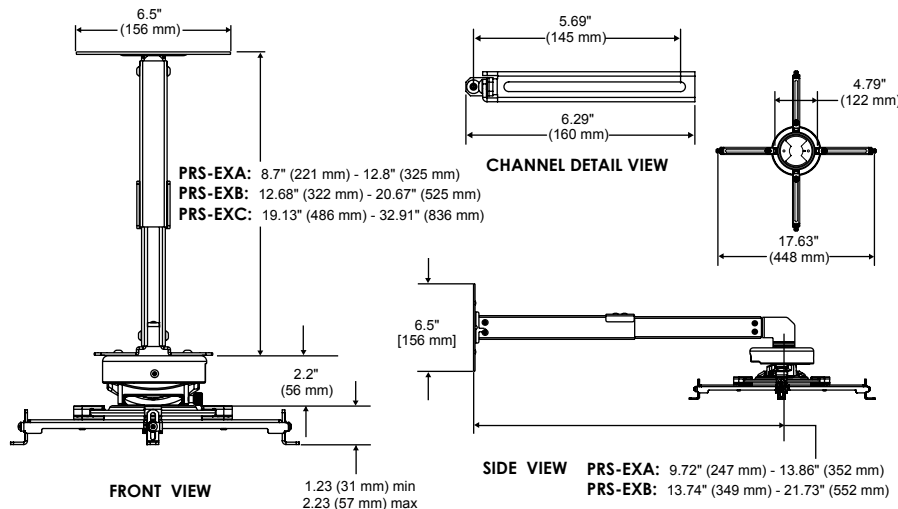

TECHNICAL DRAWINGS

MODELS

Universal Models:

Includes theft resistant hardware for attaching projector to mount

With 8.7"-12.8" (221-325 mm) ceiling extension and 9.72"-13.86" (247-352 mm) wall extension:

PRS-EXA Black
PRS-EXA-S Silver
PRS-EXA-W White

With 12.68"-20.67" (322-525 mm) ceiling extension and 13.74"-21.73" (349-552 mm) wall extension:

PRS-EXB Black
PRS-EXB-S Silver
PRS-EXB-W White

With 19.13"-32.91" (486-836 mm) ceiling extension:

PRS-EXC Black
PRS-EXC-S Silver
PRS-EXC-W White

PROJECTOR ADAPTER

Mounting pattern

Universal Models: Up to 17.63" (448 mm)

SPECIFICATIONS

Distance from ceiling

PRS-EXA(-S)(-W): 8.7"-12.8" (221-325 mm)
PRS-EXB(-S)(-W): 12.68"-20.67" (322-525 mm)
PRS-EXC(-S)(-W): 19.13"-32.91" (486-836 mm)

Distance from wall

PRS-EXA(-S)(-W): 9.72"-13.86" (247-352 mm)
PRS-EXB(-S)(-W): 13.74"-21.73" (349-552 mm)

Tilt | Swivel | Roll

+5°/-20° | 360° | ±10°

Max load

25 lb (11 kg)

Product Dimensions (W x D)

8.5"-17.63" x 8.5"-17.63"
(216-448 x 216-448 mm)

Mounting Surfaces

Wood joist, wood stud, concrete and other structures
(Other structures require accessory)

Ship Weight

PRS-EXA(-S)(-W): 7.46 lb (3.38 kg)
PRS-EXB(-S)(-W): 7.82 lb (3.55 kg)
PRS-EXC(-S)(-W): 8.99 lb (4.08 kg)

CERTIFICATIONS

ACCESSORIES

ACC575:
Threaded Connector Accessory.....pg# 128

ACC-EXC:
Extension Column for EXC Extension Kit .....pg# 128

To verify mount compatibility with any LCD, plasma or projector model use MountFinder™ at www.peerlessmounts.com

CLICK: www.peerlessmounts.com

CALL: 800.865.2112

FAX: 708.865.2941