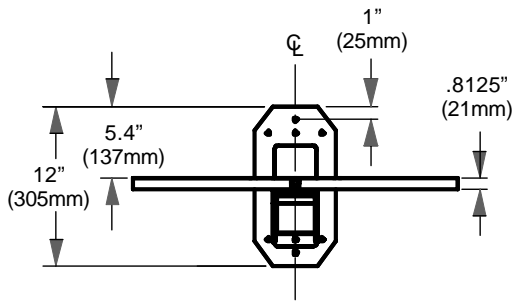

- Two-piece support tray with keylock
- 360° swivel
- Black fused epoxy finish

**LWB375T Slimline Wall Mount shown without TV**

**TOP VIEW**

**WALL PLATE DETAIL (1.5X Scale)**

**FRONT VIEW**

**SIDE VIEW**

\*Model LWB375T  
\*\*Model LWB375

<b>LWB375, LWB375T WALL MOUNT</b>	
<b>WEIGHT</b>	28 lbs. (12.7 kg.)
<b>SHIPPING WEIGHT</b>	30 lbs. (14 kg.)
Shipping weight based on single unit shipment. Per unit shipping weight may be less for bulk orders.	