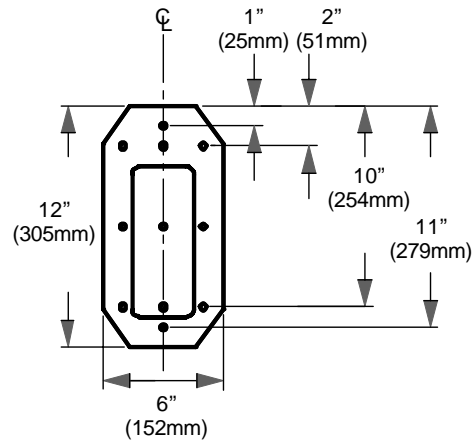

Slimline Wall Mount models **LWB375** and **LWB375T** are compatible with most 25" and 27" TVs and monitors. Model LWB375 has a 0° tilt support tray. Model LWB375T has a fixed 10° tilt support tray.

**Features:**

- Two-piece support tray with keylock
- 360° swivel
- Black fused epoxy finish

**LWB375T Slimline Wall Mount shown without TV**

**TOP VIEW**

**WALL PLATE DETAIL (1.5X Scale)**

**FRONT VIEW**

**SIDE VIEW**

\*Model LWB375T  
\*\*Model LWB375

<b>LWB375, LWB375T WALL MOUNT</b>	
<b>WEIGHT</b>	28 lbs. (12.7 kg.)
<b>SHIPPING WEIGHT</b>	30 lbs. (14 kg.)
Shipping weight based on single unit shipment. Per unit shipping weight may be less for bulk orders.	

The Slimline Wall Mount shall be a Peerless model \_\_\_\_\_ and shall be located where indicated on the plans. It shall be constructed of heavy gauge cold rolled steel with a flat or 10° fixed tilt. It shall include a key lock for security. The finish shall be scratch resistant Black Fused Epoxy. Assembly and installation shall be done according to instructions provided by the manufacturer.