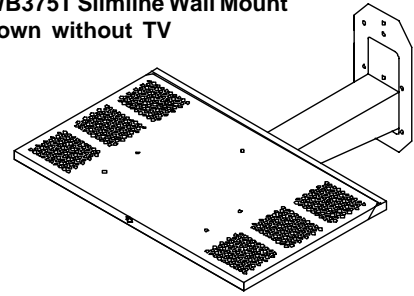

Slimline Wall Mount models **LWB375** and **LWB375T** are compatible with most 25" and 27" TVs and monitors. Model LWB375 has a 0° tilt support tray. Model LWB375T has a fixed 10° tilt support tray.

**Features:**

- Two-piece support tray with keylock
- 360° swivel
- Black fused epoxy finish

**LWB375T Slimline Wall Mount shown without TV**

**TOP VIEW**

**WALL PLATE DETAIL (1.5X Scale)**

**FRONT VIEW**

**SIDE VIEW**

\*Model LWB375T  
\*\*Model LWB375

The Slimline Wall Mount shall be a Peerless model \_\_\_\_\_ and shall be located where indicated on the plans. It shall be constructed of heavy gauge cold rolled steel with a flat or 10° fixed tilt. It shall include a key lock for security. The finish shall be scratch resistant Black Fused Epoxy. Assembly and installation shall be done according to instructions provided by the manufacturer.