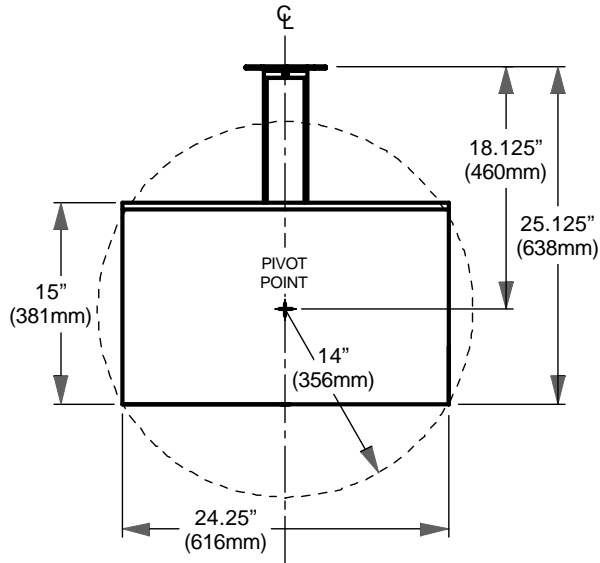

Slimline Wall Mount models **LWB375** and **LWB375T** are compatible with most 25" and 27" TVs and monitors. Model LWB375 has a 0° tilt support tray. Model LWB375T has a fixed 10° tilt support tray.

**Features:**

- Two-piece support tray with keylock
- 360° swivel
- Black fused epoxy finish

**LWB375T Slimline Wall Mount shown without TV**

**TOP VIEW**

**WALL PLATE DETAIL (1.5X Scale)**

**FRONT VIEW**

**SIDE VIEW**

\*Model LWB375T  
\*\*Model LWB375

<b>LWB375, LWB375T WALL MOUNT</b>	
<b>WEIGHT</b>	28 lbs. (12.7 kg.)
<b>SHIPPING WEIGHT</b>	30 lbs. (14 kg.)
Shipping weight based on single unit shipment. Per unit shipping weight may be less for bulk orders.	