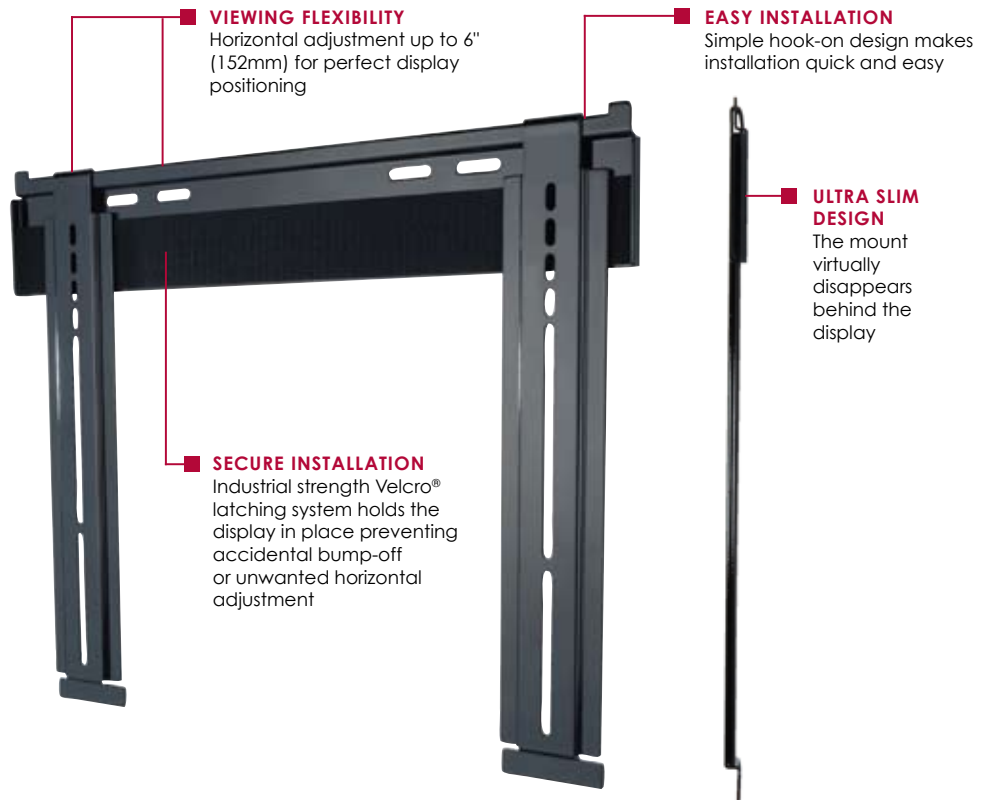

SUF640P

Universal Ultra Slim Flat Wall Mount

For 23" to 46" Ultra-thin Flat Panel Displays*

One of the world's slimmest mounts at only 0.33" (8mm) thin, this near-invisible mount is the beauty that supports the modern style of the latest ultra-thin flat panel displays. Its all-steel, clean-line, high-gloss modeling features universal compatibility with virtually any ultra-thin flat panel display innovation. This unmatched solution delivers space-saving, ultra-sleek looks and brings the display ultra-close to the wall.

Display size: 23"-46"

Max load: 150lb (68kg)

FEATURES

- Ultra-thin design holds display only 0.33" (8mm) from the wall for a near-invisible application
- Universal mount compatible with ultra-thin displays with mounting patterns up to 450 x 402mm (17.73" W x 15.82" H)
- Universal brackets easily hook onto wall plate for an easy installation
- Industrial-strength Velcro® latching system secures display adapters to wall plate in a single step, making installation fast and secure
- Horizontal adjustment of up to 6" (152mm) (depending on display model) for perfect display placement
- Mounts to wood studs, concrete, cinder block or metal studs (metal stud accessory required)
- Comes with Peerless-AV Sorted-for-You™ fastener pack with all necessary display attachment hardware

* Designed exclusively for use with ultra-thin displays 2" (50.8mm) deep or less

Easy hook-on design

Specially designed safety tabs for secure support

RoHS
2002/95/EC

CLICK: www.peerless-av.com

CALL: 800.865.2112

FAX: 800.359.6500

peerless-AV™

SUF640P: Universal Ultra Slim Flat Wall Mount for 23" to 46" Ultra-thin Flat Panel Displays

Product Specifications

	DIMENSIONS (W x H x D)	PRODUCT WEIGHT	LOAD CAPACITY	FINISH	AVAILABLE COLORS
SUF640P	20.69" x 17.95" x .33" (526 x 456 x 8mm)	4.1lb (1.9kg)	150lb (68kg)	Scratch resistant fused epoxy	Gloss Black