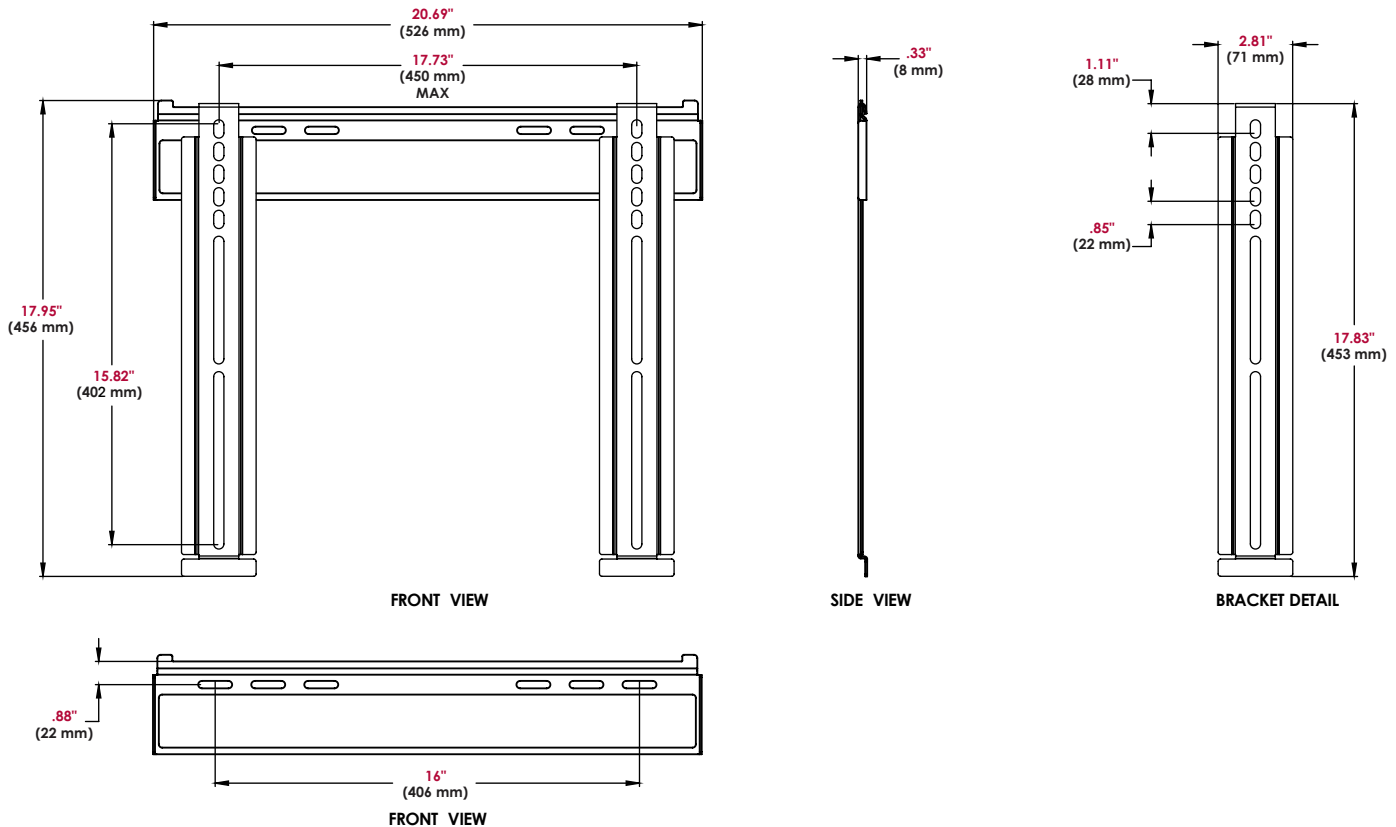

Display size: 23"-46"

Max load: 150lb (68kg)

FEATURES

- Ultra-thin design holds display only 0.33" (8mm) from the wall for a near-invisible application
- Universal mount compatible with ultra-thin displays with mounting patterns up to 450 x 402mm (17.73" W x 15.82" H)
- Universal brackets easily hook onto wall plate for an easy installation
- Industrial-strength Velcro® latching system secures display adapters to wall plate in a single step, making installation fast and secure
- Horizontal adjustment of up to 6" (152mm) (depending on display model) for perfect display placement
- Mounts to wood studs, concrete, cinder block or metal studs (metal stud accessory required)
- Comes with Peerless-AV Sorted-for-You™ fastener pack with all necessary display attachment hardware

Package Specifications

	PACKAGE SIZE (W x H x D)	PACKAGE SHIP WEIGHT	PACKAGE UPC CODE	PACKAGE CONTENTS	UNITS IN PACKAGE
SUF640P	22.375" x 2.375" x 5.25" (568 x 60 x 133mm)	4.7lb (2.2kg)	735029258353	Wall plate, universal display adapters, mounting and display attachment hardware	1

Accessories

ACC215: Metal Stud Accessory Kit

NOTE: Display Compatibility Requirements

Designed exclusively for use with ultra-thin displays 2" (50.8mm) deep or less

All dimensions = inch (mm)

- The display does not require any additional heat ventilation room than 0.33" (8mm). Please refer to the manufacturer's requirements for mounting your display on the wall.
- The display must have a flat mounting surface, or the mounting holes need to be on the furthest back surface of the display.
- Input/Output connection must be properly orientated to accommodate mounting 0.33" (8mm) from the wall.