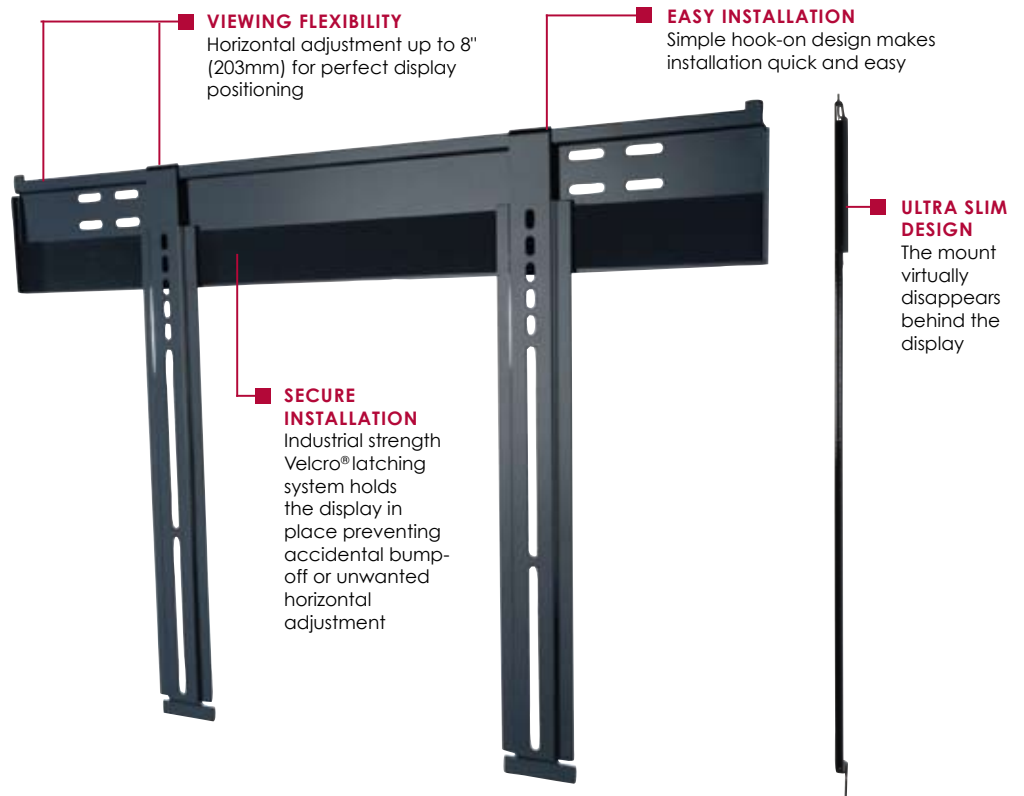

## For 32" to 56" Ultra-thin Flat Panel Displays\*

One of the world's slimmest mounts at only 0.33" (8mm) thin, this near-invisible mount is the beauty that supports the modern style of the latest ultra-thin flat panel displays. Its all-steel, clean-line, high-gloss modeling features universal compatibility with virtually any ultra-thin flat panel display innovation. This unmatched solution delivers space-saving, ultra-sleek looks and brings the display ultra-close to the wall.

Display size: 32"-56"

Max load: 150lb (68kg)

### FEATURES

- Ultra-thin design holds display only 0.33" (8mm) from the wall for a near-invisible application
- Universal mount compatible with ultra-thin displays with mounting patterns up to 742 x 449mm (29.23" W x 17.67" H)
- Universal brackets easily hook onto wall plate for an easy installation
- Industrial-strength Velcro® latching system secures display adapters to wall plate in a single step, making installation fast and secure
- Horizontal adjustment of up to 8" (203 mm) (depending on display model) for perfect display placement
- Mounts to wood studs, concrete, cinder block or metal studs (metal stud accessory required)
- Comes with Peerless-AV Sorted-for-You™ fastener pack with all necessary display attachment hardware

\* Designed exclusively for use with ultra-thin displays 2" (50.8mm) deep or less

Easy hook-on design

Specially designed safety tabs for secure support

CLICK: [www.peerless-av.com](http://www.peerless-av.com)