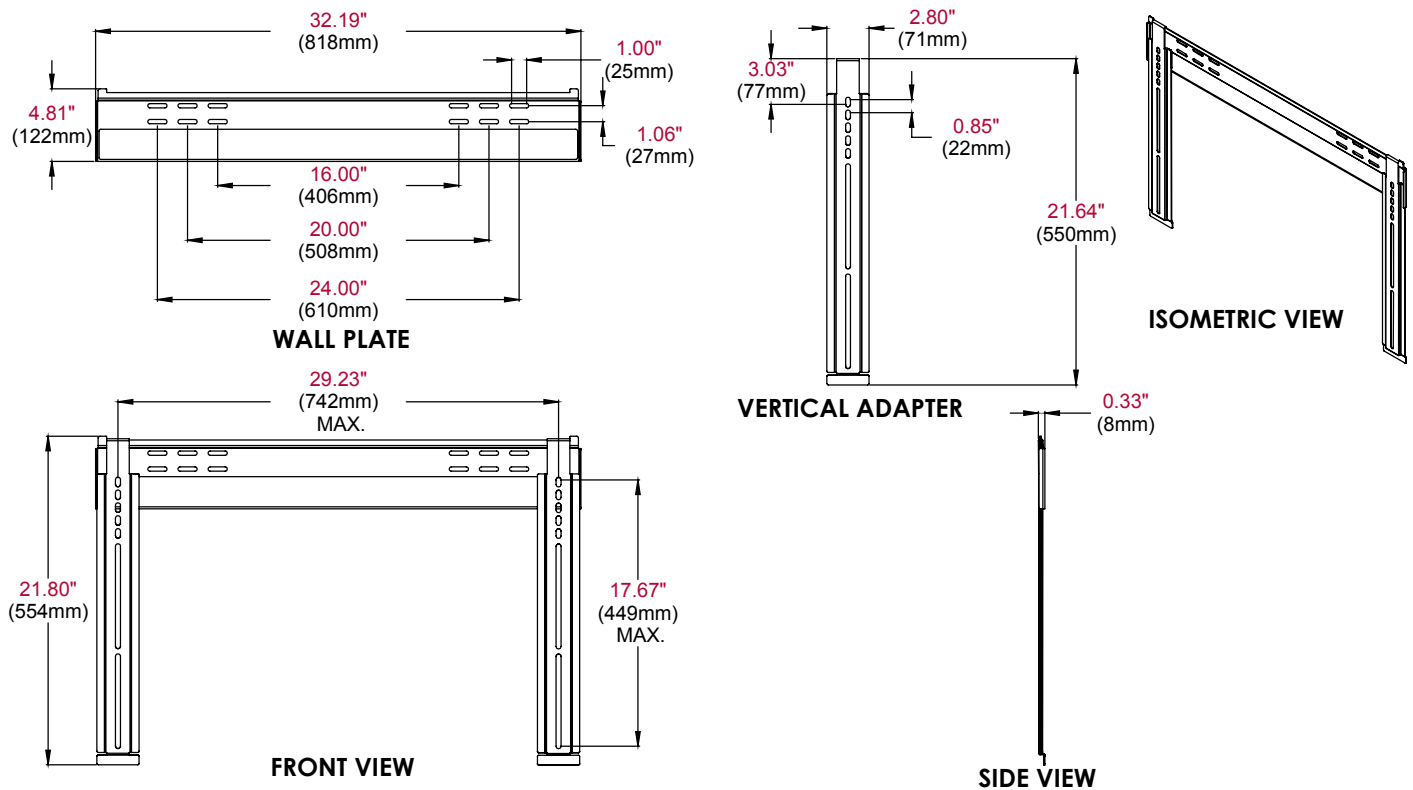

Display size: 32"-56"

Max load: 150lb (68kg)

\* Designed exclusively for use with ultra-thin displays 2" (50.8mm) deep or less

Easy hook-on design

Specially designed safety tabs for secure support

CLICK: [www.peerless-av.com](http://www.peerless-av.com)

Package Specifications

	PACKAGE SIZE (W x H x D)	PACKAGE SHIP WEIGHT	PACKAGE UPC CODE	PACKAGE CONTENTS	UNITS IN PACKAGE
<b>SUF650P</b>	37.06" x 2.375" x 6.313" (941 x 60 x 160mm)	7.6lb (3.5kg)	735029258360	Wall plate, universal display adapters, mounting and display attachment hardware	1

Accessories

**ACC415:** Metal Stud Accessory Pack

**NOTE: Display Compatibility Requirements**

Designed exclusively for use with ultra-thin displays 2" (50.8mm) deep or less

All dimensions = inch (mm)

- The display does not require any additional heat ventilation room than 0.33" (8mm). Please refer to the manufacturer's requirements for mounting your display on the wall.
- The display must have a flat mounting surface, or the mounting holes need to be on the furthest back surface of the display.
- Input/Output connection must be properly orientated to accommodate mounting 0.33" (8mm) from the wall.