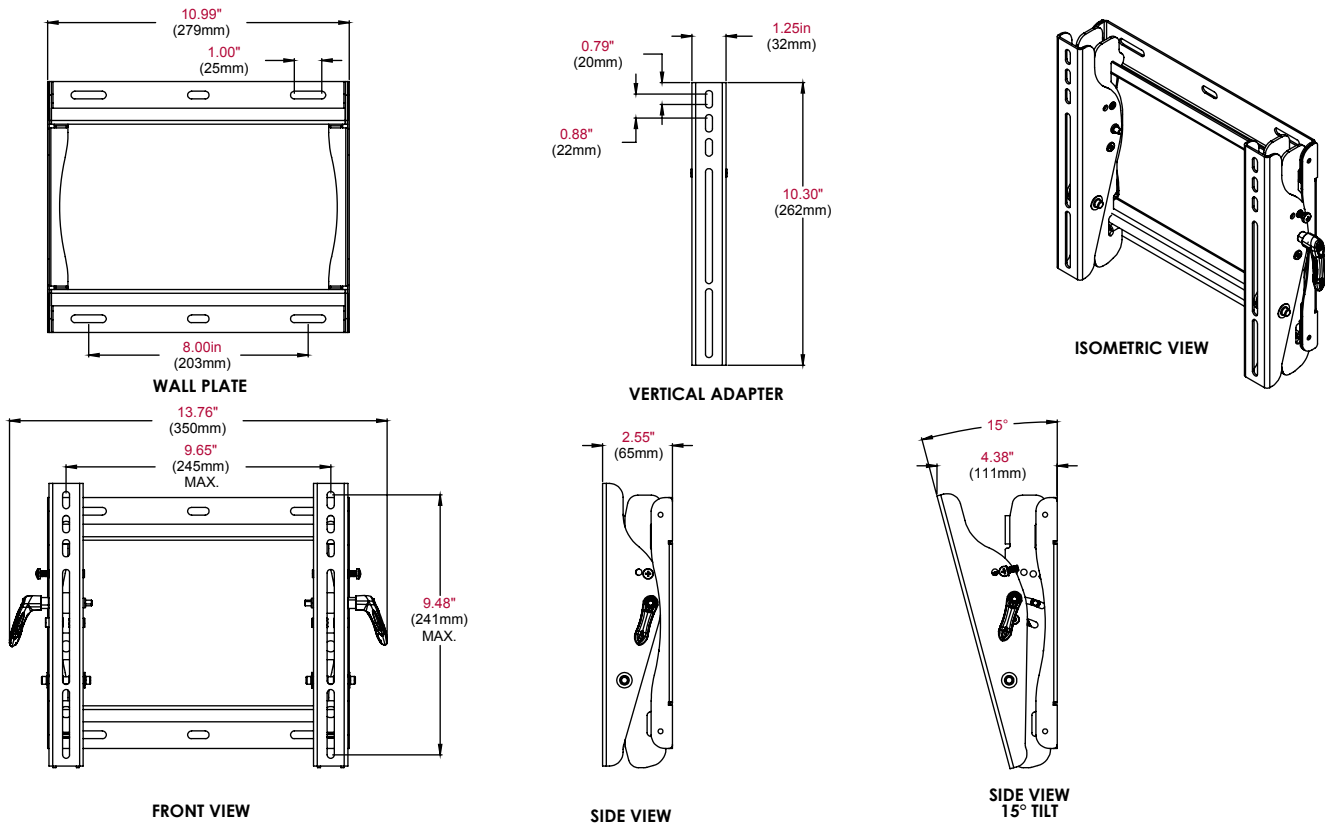

ST635(-S)	Universal Tilt Wall Mount for 13" to 37" Flat Panel Screens - security models
ST635P(-S)	Universal Tilt Wall Mount for 13" to 37" Flat Panel Screens - standard models

Product Specifications

	DIMENSIONS (W x H x D)	PRODUCT WEIGHT	LOAD CAPACITY	FINISH	AVAILABLE COLORS
ST635(P)(-S)	10.99" x 10.3" x 2.55" (279 x 262 x 65mm)	5.1lb (2.3kg)	125lb (56kg)	Scratch resistant fused epoxy	ST635(P): Black ST635(P)-S: Silver

Package Specifications

	PACKAGE SIZE (W x H x D)	PACKAGE SHIP WEIGHT	PACKAGE UPC CODE	PACKAGE CONTENTS	UNITS IN PACKAGE
ST635(P)(-S)	11.5" x 10.06" x 3.5" (292 x 256 x 89mm)	6.6lb (2.99kg)	ST635: 735029236573 ST635-S: 735029236597 ST635P: 735029236580 ST635P-S: 735029236603	Wall plate, universal screen adapters, mounting and screen attachment hardware	1

Accessories

ACC215: 2-pack Metal Stud Fastener Kit

All dimensions = inch (mm)

ARCHITECTS SPECIFICATIONS

The Smartmount® Universal Tilt Wall Mount shall be a Peerless model ST635 and shall be located where indicated on the plans. It shall be constructed of heavy gauge cold rolled steel and finished with scratch resistant Black or Silver Fused Epoxy. Assembly and installation shall be done according to instructions provided by the manufacturer.