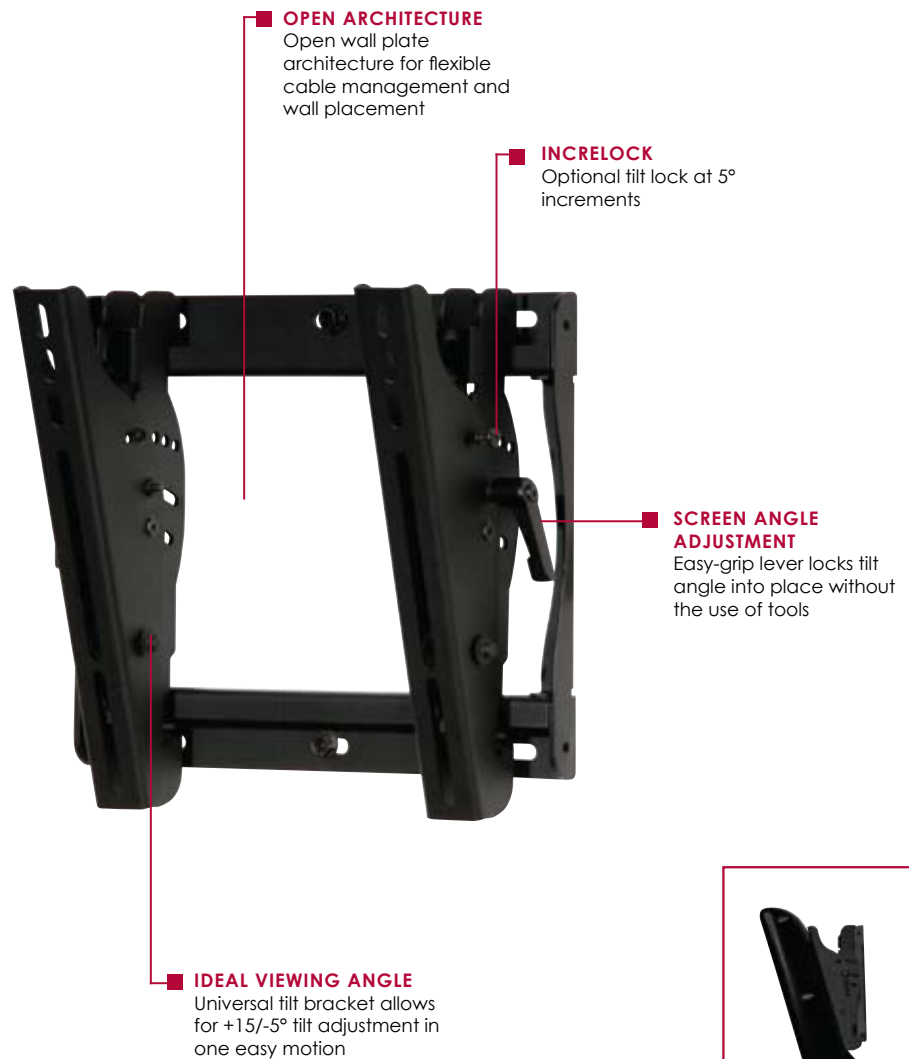

# SmartMount® Universal Tilt Wall Mount for 13" to 37" Flat Panel Screens

The ST635 features open wall plate architecture that offers enhanced access to electrical and cable management. Combined with its easy tilt angle adjustment screen adapters to achieve the ideal viewing angle and you have one quick and simple installation.

## FEATURES

- Universal mount fits screens with mounting patterns up to 9.63" W x 9.5" H (245 x 240mm), including VESA® 100, 200 x 100 and 200 x 200mm
- Open wall plate architecture allows for total wall access, increasing electrical access and cable management options
- Adjustable up to 15° of forward tilt and -5° backward tilt for optimal viewing angle
- Universal tilt bracket allows for tilt adjustment without the use of tools
- Easy-grip lever locks the screen position into place
- Optional IncreLock™ feature offers fixed tilt angles of -5°, 0°, 5°, 10°, 15°
- Universal screen adapters easily hook onto wall plate for fast installation
- Mounts to wood stud, concrete, cinder block or metal stud (metal stud accessory required)
- Comes with Peerless' Sorted-for-You™ fastener pack with all necessary screen attachment hardware
- Integrated security options available
- UL listed

Screen size: 13"-37"

Max load: 125lb (56kg)

Adjustable +15/-5° tilt

<b>ST635(-S)</b>	Universal Tilt Wall Mount for 13" to 37" Flat Panel Screens - security models
<b>ST635P(-S)</b>	Universal Tilt Wall Mount for 13" to 37" Flat Panel Screens - standard models

Product Specifications

	DIMENSIONS (W x H x D)	PRODUCT WEIGHT	LOAD CAPACITY	FINISH	AVAILABLE COLORS
<b>ST635(P)(-S)</b>	10.99" x 10.3" x 2.55" (279 x 262 x 65mm)	5.1lb (2.3kg)	125lb (56kg)	Scratch resistant fused epoxy	ST635(P): Black ST635(P)-S: Silver