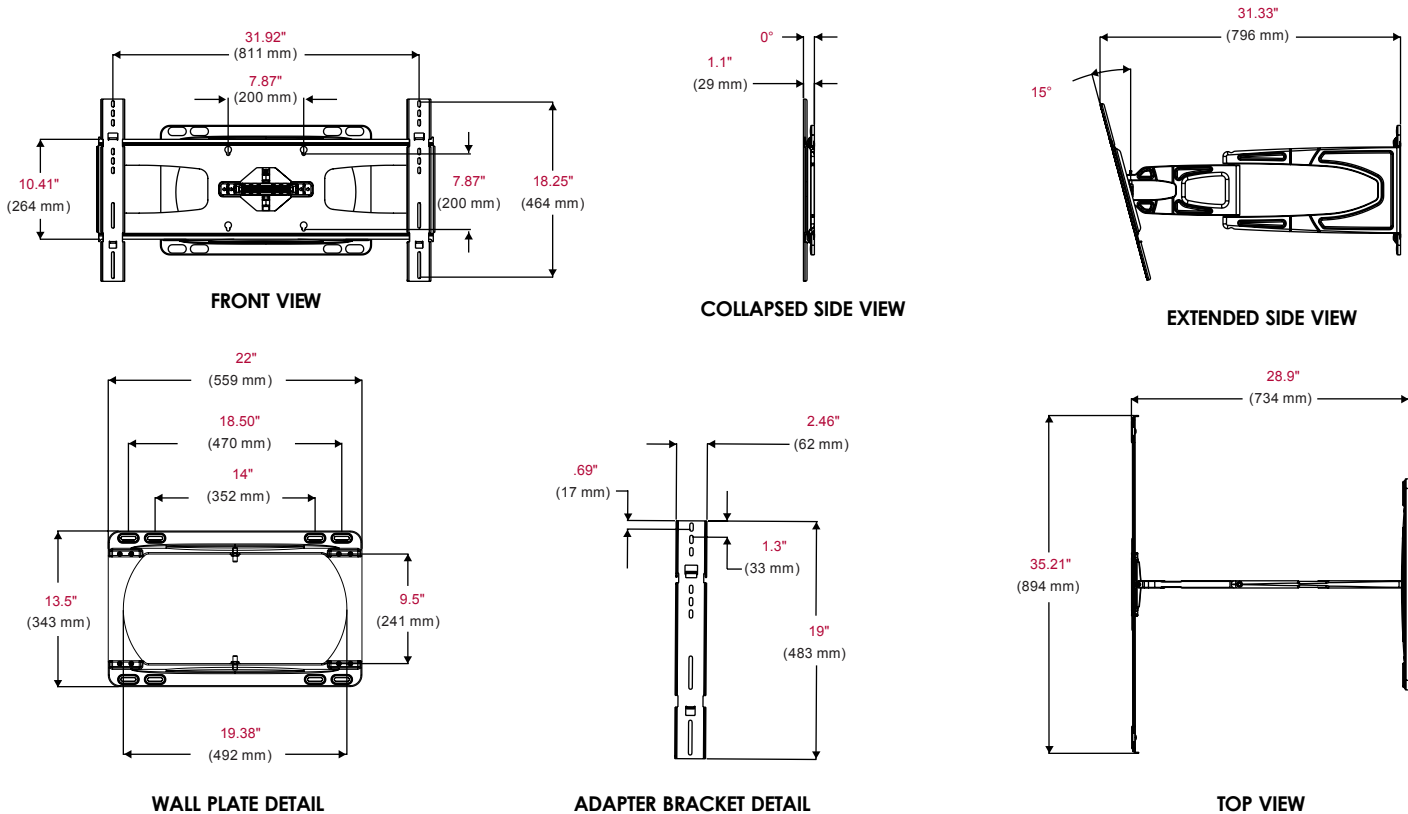

SUA750PU: Ultra Slim Articulating Wall Arm for 37" to 55" Ultra-thin Screens

Product Specifications

	DIMENSIONS (W x H x D)	PRODUCT WEIGHT	LOAD CAPACITY	FINISH	AVAILABLE COLORS
SUA750PU	35.21" x 19" x 1.1" – 28.9" (894 x 483 x 29 – 734 mm)	26.5 lb (11.7 kg)	100 lb (45 kg)	Scratch resistant fused epoxy	Gloss Black

Package Specifications

	PACKAGE SIZE (W x H x D)	PACKAGE SHIP WEIGHT	PACKAGE UPC CODE	PACKAGE CONTENTS	UNITS IN PACKAGE
SUA750PU	17.75" x 2.25" x 36.38" (450 x 57 x 924 mm)	30 lb (13.6 kg)	735029265009	Mount and attachment hardware for screen and wall	1

Accessories

ACC925: Security Fastener Pack

All dimensions = inch (mm)

ARCHITECTS SPECIFICATIONS

The Slimline Articulating Wall Mount shall be a Peerless model SUA750PU and shall be located where indicated on the plans. It shall feature scratch resistant black or silver fused epoxy finish. Assembly and installation shall be done according to instructions provided by the manufacturer.