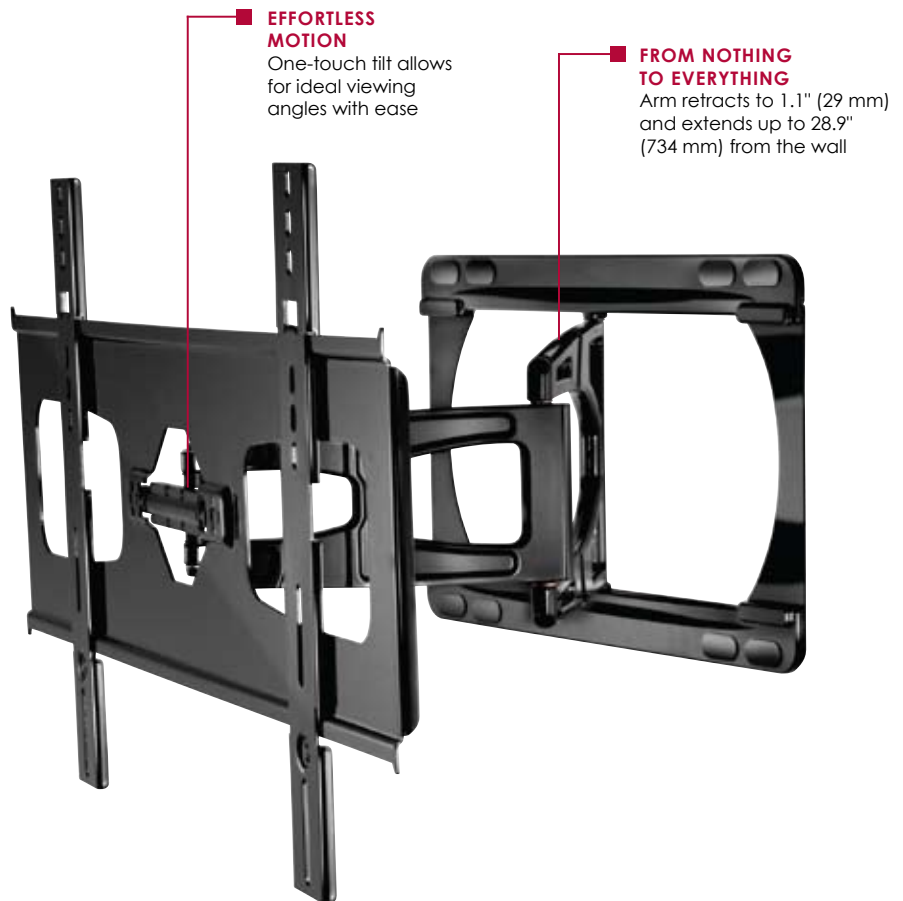

SUA750PU

Ultra Slim Articulating Wall Arm For 37" to 55" Ultra-thin Screens*

The world's slimmest articulating mount transforms the viewing experience from ordinary to extraordinary. Ultra-thin screens give the room a contemporary look, but only when married to an ultra-slim mount that allows the maintenance of the ultra-thin aesthetic and still position the screen at the best viewing angle. Brilliant in its simplicity and ease of installation, the mount's functionality is optimized through its remarkable arm extension and swiveling hinge. Now you can create the perfect viewing angle and truly achieve the ultra-thin experience at the same time.

FEATURES

- Arm retracts to 1.1" (29 mm) and extends up to 28.9" (734 mm) from the wall
- One-touch tilt, +15°/-5°, allows for ideal viewing angles without the use of tools
- Up to ±90° of side-to-side swivel
- ±5° of roll offers a simple way to horizontally level the screen
- Double stud wall plate allows for perfect mount placement

Screen size: 37"-55"

Max load: 100 lb (45 kg)

EFFORTLESS MOTION
One-touch tilt allows for ideal viewing angles with ease

FROM NOTHING TO EVERYTHING
Arm retracts to 1.1" (29 mm) and extends up to 28.9" (734 mm) from the wall

Fully extended

Flat against the wall

* Designed exclusively for use with ultra-thin screens 2" (51 mm) deep or less

RoHS
2002/95/EC

SUA750PU: Ultra Slim Articulating Wall Arm for 37" to 55" Ultra-thin Screens