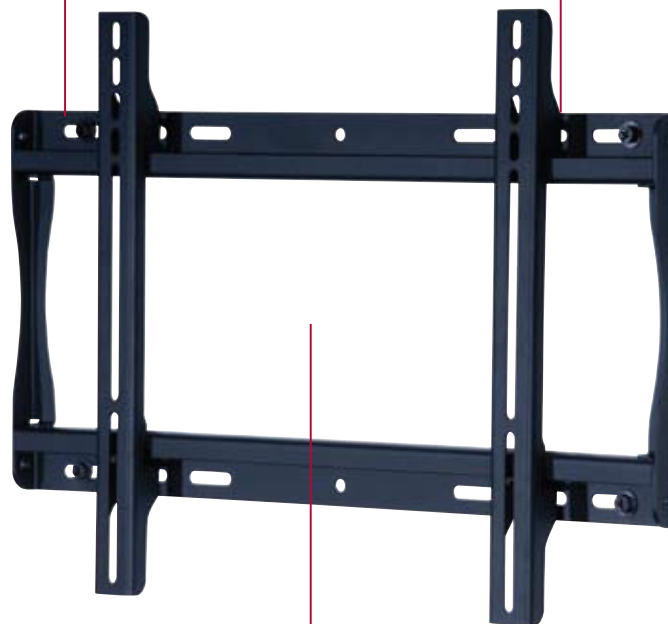

SF640 / SF640-S
SF640P / SF640P-S

SmartMount® Universal Flat Wall Mount for 23" to 46" Flat Panel Screens

Limitless placement opportunities are delivered with speed and ease. Its ultra-slim open wall plate architecture delivers screen placement flexibility and enables easy electrical access and cable management. This ultra-slim mount is the ultimate solution for low-profile applications.

Screen size: 23"-46"

Max load: 150lb (68kg)

FEATURES

- Universal mount fits screens with mounting patterns up to 17.73" W x 12.94" H (450 x 328mm)
- Open wall plate architecture allows for total wall access, increasing electrical access and cable management options
- Low-profile design holds screen only 1.2" (30mm) from the wall for a low-profile application
- Horizontal screen adjustment of up to 6" (152mm) (depending on screen model) for perfect screen placement
- Universal brackets easily hook onto wall plate for fast installation
- Mounts to wood studs, concrete, cinder block or metal studs (metal stud accessory required)
- Comes with Peerless' Sorted-for-You™ fastener pack with all necessary screen attachment hardware
- Integrated security options available
- UL listed

■ **VIEWING FLEXIBILITY**
Horizontal screen adjustment up to 6" (152mm)

■ **EASY INSTALLATION**
Simple hook-on design makes installation safe, quick and easy

■ **OPEN ARCHITECTURE**
Open wall plate architecture for flexible cable management and wall placement

Product Specifications

	DIMENSIONS (W x H x D)	PRODUCT WEIGHT	LOAD CAPACITY	FINISH	AVAILABLE COLORS
SF640(P)(-S)	19.37" x 13.75" x 1.2" (492 x 349 x 30mm)	3.5lb (1.6kg)	150lb (68kg)	Scratch resistant fused epoxy	SF640(P): Black SF640(P)-S: Silver