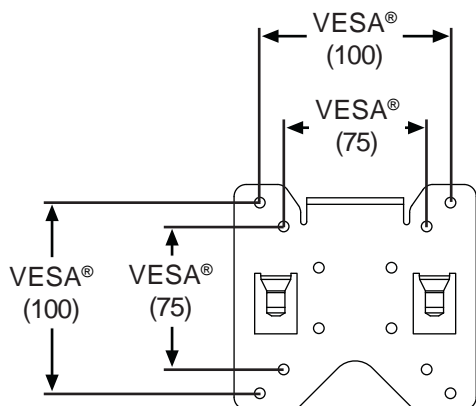

TECHNICAL DATA SHEET

MODELS: PA740, PA740-S

ALL DIMENSIONS = INCH (MM)

SIDE VIEW

TOP VIEW

180° (±90°) SIDE-TO-SIDE SWIVEL

TOP VIEW

5° UP

15° DOWN

SIDE VIEW

TECHNICAL DATA SHEET

MODELS: PA740, PA740-S

ALL DIMENSIONS = INCH (MM)

HOOK BRACKET DETAIL

CW= CENTER OF WALL PLATE
CA= CENTER OF ADAPTER PLATE

FRONT VIEW