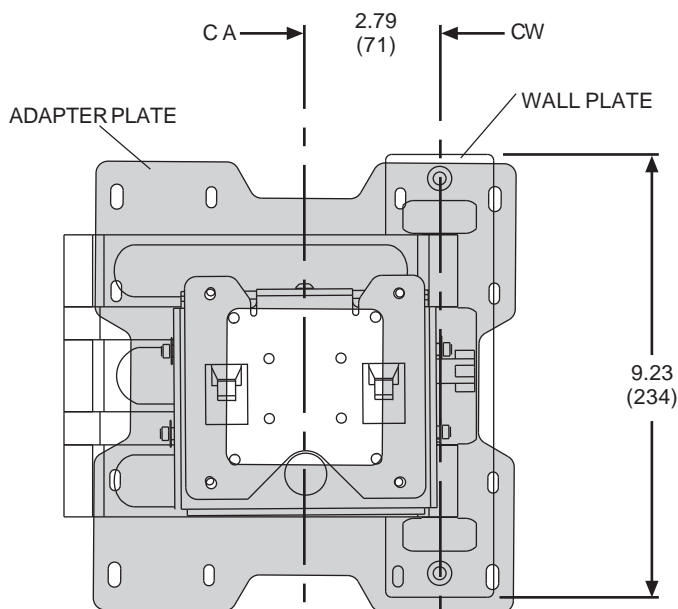

Features:

- Extends 15.6" from the wall
- Retracts to 2.93" to save space
- Integrated cable management keeps cables and cords out of the way
- $\pm 15^\circ$, -5° of continuous one-touch tilt for optimal viewing angles
- Up to 180° of swivel
- VESA® 75/100, 200 x 100 and 200 x 200 mm compliant
- UL listed

TECHNICAL DATA SHEET

MODELS: PA740, PA740-S

ALL DIMENSIONS = INCH (MM)

SIDE VIEW

TOP VIEW

180° (±90°) SIDE-TO-SIDE SWIVEL

TOP VIEW

5° UP

15° DOWN

SIDE VIEW

TECHNICAL DATA SHEET

MODELS: PA740, PA740-S

ALL DIMENSIONS = INCH (MM)

HOOK BRACKET DETAIL

CW= CENTER OF WALL PLATE
CA= CENTER OF ADAPTER PLATE

FRONT VIEW

ADAPTER PLATE DETAIL

WALL PLATE DETAIL