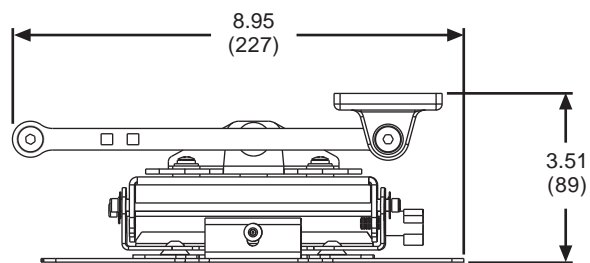

Features:

- Extends 15.6" from the wall
- Retracts to 2.93" to save space
- Integrated cable management keeps cables and cords out of the way
- $\pm 15^\circ$, -5° of continuous one-touch tilt for optimal viewing angles
- Up to 180° of swivel
- VESA® 75/100, 200 x 100 and 200 x 200 mm compliant
- UL listed

Shipping Carton dimensions:

L = 10.625 in (270 mm)

W = 10.313 in (262 mm)

H = 4 in (102 mm)

ARCHITECTS SPECIFICATIONS

The Paramount™ Articulating LCD Wall Arm shall be a Peerless model _____ and shall be located where indicated on the plans. Assembly and installation shall be done according to instructions provided by the manufacturer.

TECHNICAL DATA SHEET

MODELS: PA740, PA740-S

ALL DIMENSIONS = INCH (MM)

SIDE VIEW

TOP VIEW

180° (±90°) SIDE-TO-SIDE SWIVEL

TOP VIEW

5° UP

15° DOWN

SIDE VIEW

TECHNICAL DATA SHEET

MODELS: PA740, PA740-S

ALL DIMENSIONS = INCH (MM)

HOOK BRACKET DETAIL

CW= CENTER OF WALL PLATE
CA= CENTER OF ADAPTER PLATE

FRONT VIEW