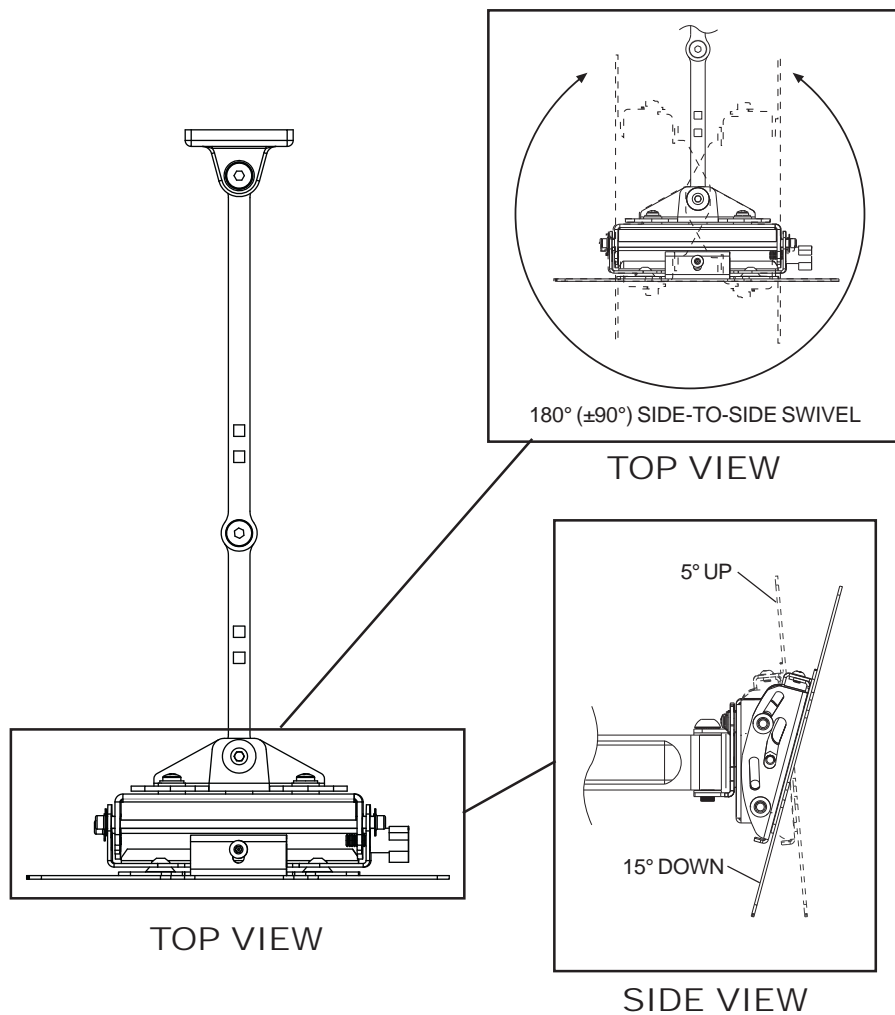

TECHNICAL DATA SHEET - **PARAMOUNT**™ by Peerless Articulating for 22" to 40" LCDs.

peerless®
MOUNTS

MODELS: PA740, PA740-S

It's easy to get the best viewing options when you can effortlessly pull out the screen from the wall, position it in almost any direction, even turn it around corners and then smoothly return it to the wall when finished. Effortlessly adjust the tilt with just a touch and level the screen at any time, even after installation. With integrated cable management, cords and cables are never in the way - even when extending and retracting the screen.

Features:

- Extends 15.6" from the wall
- Retracts to 2.93" to save space
- Integrated cable management keeps cables and cords out of the way
- $\pm 15^\circ$, -5° of continuous one-touch tilt for optimal viewing angles
- Up to 180° of swivel
- VESA® 75/100, 200 x 100 and 200 x 200 mm compliant
- UL listed

TECHNICAL DATA SHEET

MODELS: PA740, PA740-S

ALL DIMENSIONS = INCH (MM)

SIDE VIEW

TOP VIEW

180° (±90°) SIDE-TO-SIDE SWIVEL

TOP VIEW

5° UP

15° DOWN

SIDE VIEW

TECHNICAL DATA SHEET

MODELS: PA740, PA740-S

ALL DIMENSIONS = INCH (MM)

HOOK BRACKET DETAIL

CW= CENTER OF WALL PLATE
CA= CENTER OF ADAPTER PLATE

FRONT VIEW