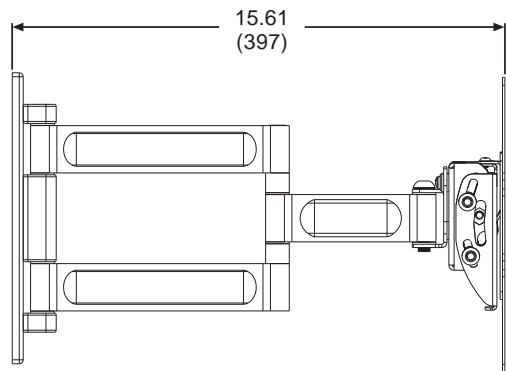

Features:

- Extends 15.6" from the wall
- Retracts to 2.93" to save space
- Integrated cable management keeps cables and cords out of the way
- $\pm 15^\circ$, -5° of continuous one-touch tilt for optimal viewing angles
- Up to 180° of swivel
- VESA® 75/100, 200 x 100 and 200 x 200 mm compliant
- UL listed

Shipping Carton dimensions:

L = 10.625 in (270 mm)

W = 10.313 in (262 mm)

H = 4 in (102 mm)

ARCHITECTS SPECIFICATIONS

The Paramount™ Articulating LCD Wall Arm shall be a Peerless model _____ and shall be located where indicated on the plans. Assembly and installation shall be done according to instructions provided by the manufacturer.

TECHNICAL DATA SHEET

MODELS: PA740, PA740-S

ALL DIMENSIONS = INCH (MM)

SIDE VIEW

TOP VIEW

180° (±90°) SIDE-TO-SIDE SWIVEL

TOP VIEW

5° UP

15° DOWN

SIDE VIEW

TECHNICAL DATA SHEET

MODELS: PA740, PA740-S

ALL DIMENSIONS = INCH (MM)

HOOK BRACKET DETAIL

CW= CENTER OF WALL PLATE
CA= CENTER OF ADAPTER PLATE

FRONT VIEW