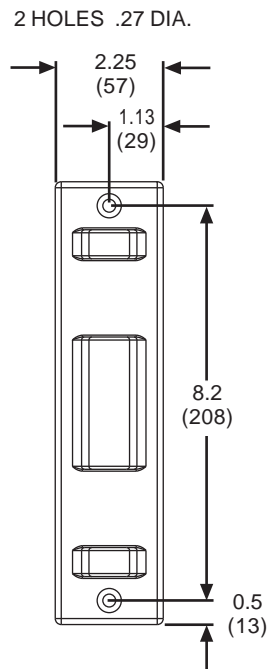

Shipping Carton dimensions:

L = 10.625 in (270 mm)

W = 10.313 in (262 mm)

H = 4 in (102 mm)

ARCHITECTS SPECIFICATIONS

The Paramount™ Articulating LCD Wall Arm shall be a Peerless model _____ and shall be located where indicated on the plans. Assembly and installation shall be done according to instructions provided by the manufacturer.

TECHNICAL DATA SHEET

MODELS: PA740, PA740-S

ALL DIMENSIONS = INCH (MM)

SIDE VIEW

TOP VIEW

180° (±90°) SIDE-TO-SIDE SWIVEL

TOP VIEW

5° UP

15° DOWN

SIDE VIEW

TECHNICAL DATA SHEET

MODELS: PA740, PA740-S

ALL DIMENSIONS = INCH (MM)

HOOK BRACKET DETAIL

CW= CENTER OF WALL PLATE
CA= CENTER OF ADAPTER PLATE

FRONT VIEW

ADAPTER PLATE DETAIL

WALL PLATE DETAIL