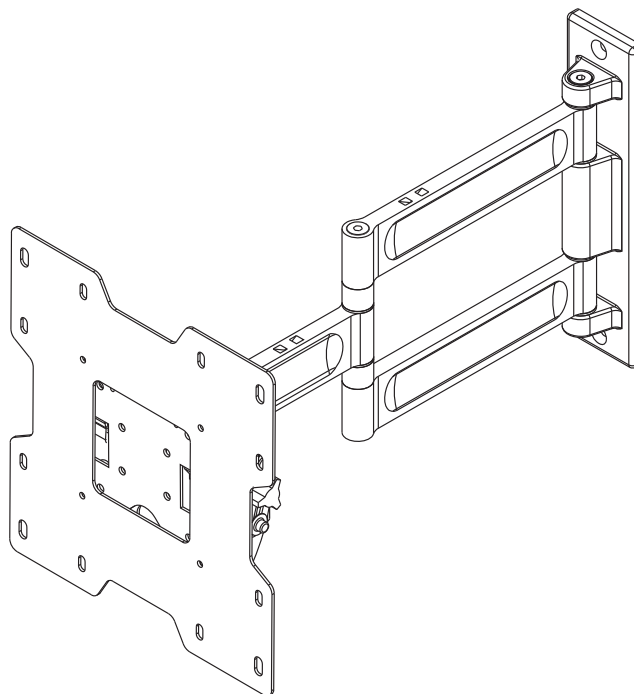

TECHNICAL DATA SHEET - **PARAMOUNT**™ by Peerless Articulating for 22" to 40" LCDs.

peerless®
MOUNTS

MODELS: PA740, PA740-S

It's easy to get the best viewing options when you can effortlessly pull out the screen from the wall, position it in almost any direction, even turn it around corners and then smoothly return it to the wall when finished. Effortlessly adjust the tilt with just a touch and level the screen at any time, even after installation. With integrated cable management, cords and cables are never in the way - even when extending and retracting the screen.

Features:

- Extends 15.6" from the wall
- Retracts to 2.93" to save space
- Integrated cable management keeps cables and cords out of the way
- $\pm 15^\circ$, -5° of continuous one-touch tilt for optimal viewing angles
- Up to 180° of swivel
- VESA® 75/100, 200 x 100 and 200 x 200 mm compliant
- UL listed

Accessories:

- ACC919 - Security Fasteners

Weight:

5.07 lb (2.3 kg)

Shipping weight:

7.45 lb (3.38 kg)

Maximum UL Load Capacity:

80.0 lb (36.3 kg)

Shipping Carton dimensions:

L = 10.625 in (270 mm)

W = 10.313 in (262 mm)

H = 4 in (102 mm)

ARCHITECTS SPECIFICATIONS

The Paramount™ Articulating LCD Wall Arm shall be a Peerless model _____ and shall be located where indicated on the plans. Assembly and installation shall be done according to instructions provided by the manufacturer.