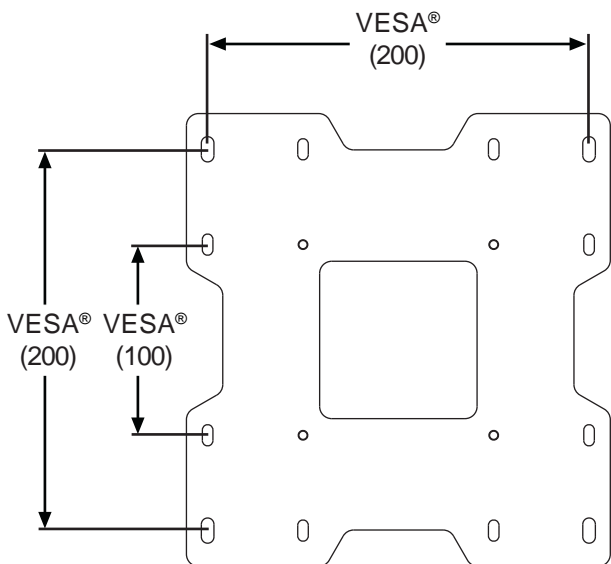

TECHNICAL DATA SHEET

MODELS: PA740, PA740-S

ALL DIMENSIONS = INCH (MM)

SIDE VIEW

TOP VIEW

180° (±90°) SIDE-TO-SIDE SWIVEL

TOP VIEW

5° UP

15° DOWN

SIDE VIEW

TECHNICAL DATA SHEET

MODELS: PA740, PA740-S

ALL DIMENSIONS = INCH (MM)

HOOK BRACKET DETAIL

CW= CENTER OF WALL PLATE
CA= CENTER OF ADAPTER PLATE

FRONT VIEW

ADAPTER PLATE DETAIL

WALL PLATE DETAIL