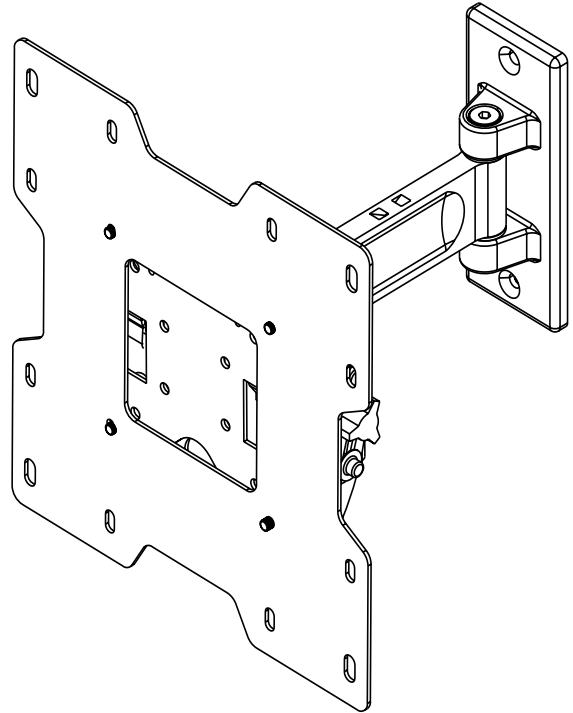

TECHNICAL DATA SHEET - **PARAMOUNT**^{TM} by Peerless Pivot Wall Mount for 22" to 40" LCDs.

peerless®

MODELS: PP740, PP740-S

The **Pivot Wall Mount** supports 22" to 40" LCD screens. Smoothly pull out and position this mount at the ideal viewing angle then retract it tight to the wall to save space. Effortlessly adjust the tilt with just a touch and level the screen at any time, even after installation. With integrated cable management, cords and cables are never in the way, even when extending and retracting the screen.

Features:

- Extends 8.13" from the wall
- Retracts to 2.93" to save space
- Integrated cable management keeps cables and cords out of the way
- +15°, -5° of continuous one-touch tilt for optimal viewing angle
- ±7° of roll to level screen horizontally
- Offers up to 180° of swivel (depending on screen model)
- VESA® 75/100, 200 x 100, 200 x 200 mm compliant
- UL listed

Accessories:

- ACC919 security fasteners
- WSP490 metal stud wall plate

Weight:

7.9 lb (3.6 kg)

Shipping weight:

8.40 lb (3.8 kg)

Maximum Load Capacity:

80.0 lb (36.3 kg)

Shipping Carton dimensions:

L = 10.625 in (270 mm)

W = 10.313 in (262 mm)

H = 4 in (102 mm)

ARCHITECTS SPECIFICATIONS

The Paramount^{TM} Pivot Wall Mount shall be a Peerless model _____ and shall be located where indicated on the plans. Assembly and installation shall be done according to instructions provided by the manufacturer. Mount is made of anodized aluminum and adapter bracket is made of steel with a scratch resistant epoxy black or silver finish.

Peerless Industries, Inc.

3215 W. North Ave. Melrose Park, IL 60160
708-865-8870 800-865-2112 Fax 708-865-2941

www.peerlessmounts.com

ISSUED: 07-07-08 SHEET NO: 095-9712-3 06-29-09

© 2008 Peerless Industries, Inc. All rights reserved.
All other brand and product names are trademarks or registered trademarks of their respective owners.