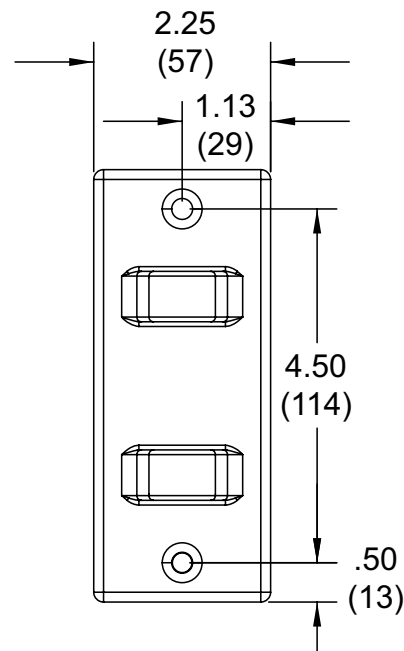

Shipping Carton dimensions:

L = 10.625 in (270 mm)

W = 10.313 in (262 mm)

H = 4 in (102 mm)

ARCHITECTS SPECIFICATIONS

The ParamountTM Pivot Wall Mount shall be a Peerless model _____ and shall be located where indicated on the plans. Assembly and installation shall be done according to instructions provided by the manufacturer. Mount is made of anodized aluminum and adapter bracket is made of steel with a scratch resistant epoxy black or silver finish.

TECHNICAL DATA SHEET

MODELS: PP740, PP740-S

ALL DIMENSIONS = INCH (MM)

SIDE VIEW

TOP VIEW

180° (±90°) SIDE-TO-SIDE SWIVEL

TOP VIEW

TOP VIEW

SIDE VIEW

TECHNICAL DATA SHEET

MODELS: PP740, PP740-S

ALL DIMENSIONS = INCH (MM)

CW= CENTER OF WALL PLATE
CA= CENTER OF ADAPTER PLATE

FRONT VIEW

ADAPTER PLATE DETAIL

2 HOLES .27 DIA.

WALL PLATE DETAIL