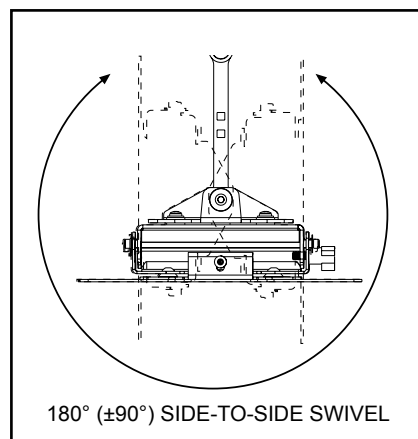

Features:

- Extends 8.13" from the wall
- Retracts to 2.93" to save space
- Integrated cable management keeps cables and cords out of the way
- +15°, -5° of continuous one-touch tilt for optimal viewing angle
- ±7° of roll to level screen horizontally
- Offers up to 180° of swivel (depending on screen model)
- VESA® 75/100, 200 x 100, 200 x 200 mm compliant
- UL listed

TECHNICAL DATA SHEET

MODELS: PP740, PP740-S

ALL DIMENSIONS = INCH (MM)

SIDE VIEW

TOP VIEW

180° (±90°) SIDE-TO-SIDE SWIVEL

TOP VIEW

TOP VIEW

SIDE VIEW

TECHNICAL DATA SHEET

MODELS: PP740, PP740-S

ALL DIMENSIONS = INCH (MM)

CW= CENTER OF WALL PLATE
CA= CENTER OF ADAPTER PLATE

FRONT VIEW

ADAPTER PLATE DETAIL

2 HOLES .27 DIA.