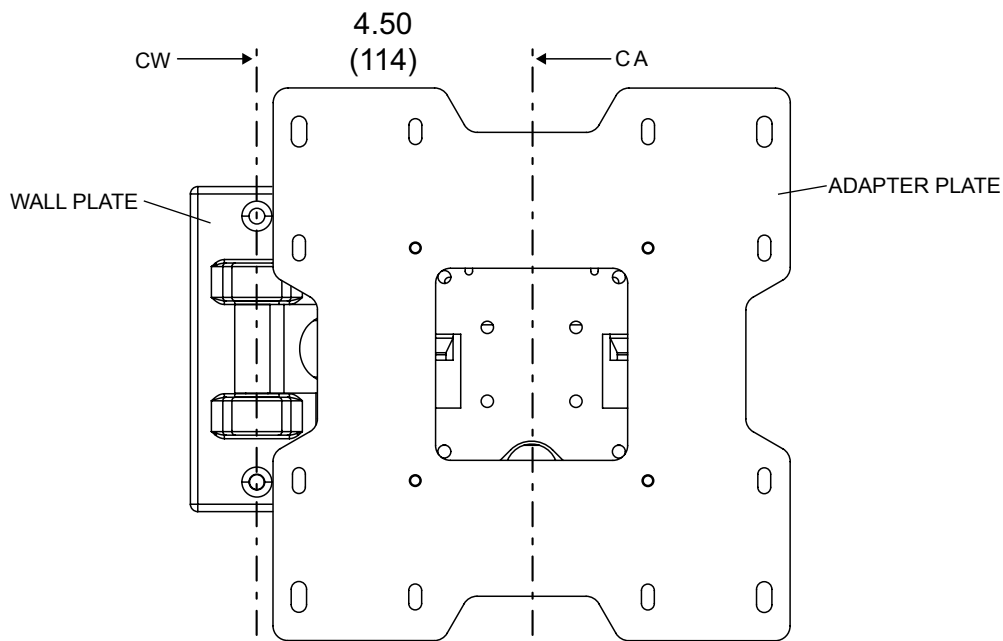

Features:

- Extends 8.13" from the wall
- Retracts to 2.93" to save space
- Integrated cable management keeps cables and cords out of the way
- +15°, -5° of continuous one-touch tilt for optimal viewing angle
- ±7° of roll to level screen horizontally
- Offers up to 180° of swivel (depending on screen model)
- VESA® 75/100, 200 x 100, 200 x 200 mm compliant
- UL listed

Shipping Carton dimensions:

L = 10.625 in (270 mm)

W = 10.313 in (262 mm)

H = 4 in (102 mm)

ARCHITECTS SPECIFICATIONS

The ParamountTM Pivot Wall Mount shall be a Peerless model _____ and shall be located where indicated on the plans. Assembly and installation shall be done according to instructions provided by the manufacturer. Mount is made of anodized aluminum and adapter bracket is made of steel with a scratch resistant epoxy black or silver finish.

TECHNICAL DATA SHEET

MODELS: PP740, PP740-S

ALL DIMENSIONS = INCH (MM)

SIDE VIEW

TOP VIEW

180° (±90°) SIDE-TO-SIDE SWIVEL

TOP VIEW

TOP VIEW

SIDE VIEW

TECHNICAL DATA SHEET

MODELS: PP740, PP740-S

ALL DIMENSIONS = INCH (MM)

CW= CENTER OF WALL PLATE
CA= CENTER OF ADAPTER PLATE

FRONT VIEW

ADAPTER PLATE DETAIL

2 HOLES .27 DIA.