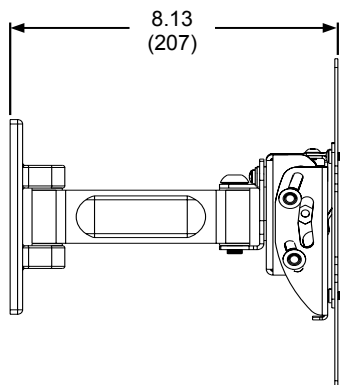

Features:

- Extends 8.13" from the wall
- Retracts to 2.93" to save space
- Integrated cable management keeps cables and cords out of the way
- +15°, -5° of continuous one-touch tilt for optimal viewing angle
- ±7° of roll to level screen horizontally
- Offers up to 180° of swivel (depending on screen model)
- VESA® 75/100, 200 x 100, 200 x 200 mm compliant
- UL listed

Shipping Carton dimensions:

L = 10.625 in (270 mm)

W = 10.313 in (262 mm)

H = 4 in (102 mm)

ARCHITECTS SPECIFICATIONS

The ParamountTM Pivot Wall Mount shall be a Peerless model _____ and shall be located where indicated on the plans. Assembly and installation shall be done according to instructions provided by the manufacturer. Mount is made of anodized aluminum and adapter bracket is made of steel with a scratch resistant epoxy black or silver finish.

TECHNICAL DATA SHEET

MODELS: PP740, PP740-S

ALL DIMENSIONS = INCH (MM)

SIDE VIEW

TOP VIEW

180° (±90°) SIDE-TO-SIDE SWIVEL

TOP VIEW

TOP VIEW

SIDE VIEW

TECHNICAL DATA SHEET

MODELS: PP740, PP740-S

ALL DIMENSIONS = INCH (MM)

CW= CENTER OF WALL PLATE
CA= CENTER OF ADAPTER PLATE

FRONT VIEW

ADAPTER PLATE DETAIL

2 HOLES .27 DIA.