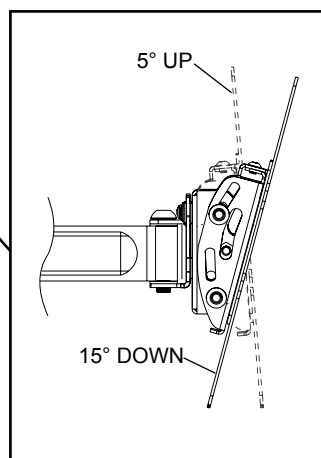

Features:

- Extends 8.13" from the wall
- Retracts to 2.93" to save space
- Integrated cable management keeps cables and cords out of the way
- +15°, -5° of continuous one-touch tilt for optimal viewing angle
- ±7° of roll to level screen horizontally
- Offers up to 180° of swivel (depending on screen model)
- VESA® 75/100, 200 x 100, 200 x 200 mm compliant
- UL listed

Shipping Carton dimensions:

L = 10.625 in (270 mm)

W = 10.313 in (262 mm)

H = 4 in (102 mm)

ARCHITECTS SPECIFICATIONS

The ParamountTM Pivot Wall Mount shall be a Peerless model _____ and shall be located where indicated on the plans. Assembly and installation shall be done according to instructions provided by the manufacturer. Mount is made of anodized aluminum and adapter bracket is made of steel with a scratch resistant epoxy black or silver finish.

TECHNICAL DATA SHEET

MODELS: PP740, PP740-S

ALL DIMENSIONS = INCH (MM)

SIDE VIEW

TOP VIEW

180° (±90°) SIDE-TO-SIDE SWIVEL

TOP VIEW

TOP VIEW

SIDE VIEW

TECHNICAL DATA SHEET

MODELS: PP740, PP740-S

ALL DIMENSIONS = INCH (MM)

CW= CENTER OF WALL PLATE
CA= CENTER OF ADAPTER PLATE

FRONT VIEW

ADAPTER PLATE DETAIL

2 HOLES .27 DIA.