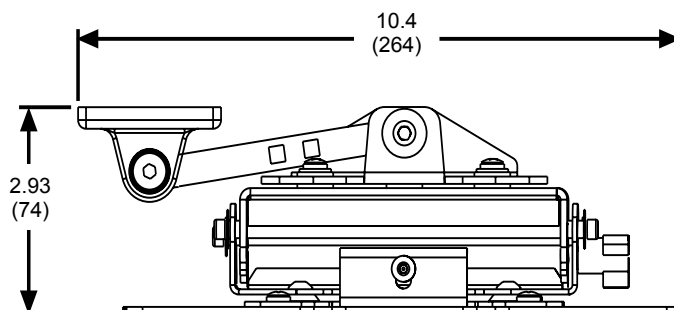

Features:

- Extends 8.13" from the wall
- Retracts to 2.93" to save space
- Integrated cable management keeps cables and cords out of the way
- +15°, -5° of continuous one-touch tilt for optimal viewing angle
- ±7° of roll to level screen horizontally
- Offers up to 180° of swivel (depending on screen model)
- VESA® 75/100, 200 x 100, 200 x 200 mm compliant
- UL listed

Shipping Carton dimensions:

L = 10.625 in (270 mm)

W = 10.313 in (262 mm)

H = 4 in (102 mm)

ARCHITECTS SPECIFICATIONS

The ParamountTM Pivot Wall Mount shall be a Peerless model _____ and shall be located where indicated on the plans. Assembly and installation shall be done according to instructions provided by the manufacturer. Mount is made of anodized aluminum and adapter bracket is made of steel with a scratch resistant epoxy black or silver finish.

TECHNICAL DATA SHEET

MODELS: PP740, PP740-S

ALL DIMENSIONS = INCH (MM)

SIDE VIEW

TOP VIEW

180° (±90°) SIDE-TO-SIDE SWIVEL

TOP VIEW

TOP VIEW

SIDE VIEW

TECHNICAL DATA SHEET

MODELS: PP740, PP740-S

ALL DIMENSIONS = INCH (MM)

CW= CENTER OF WALL PLATE
CA= CENTER OF ADAPTER PLATE

FRONT VIEW

ADAPTER PLATE DETAIL

2 HOLES .27 DIA.