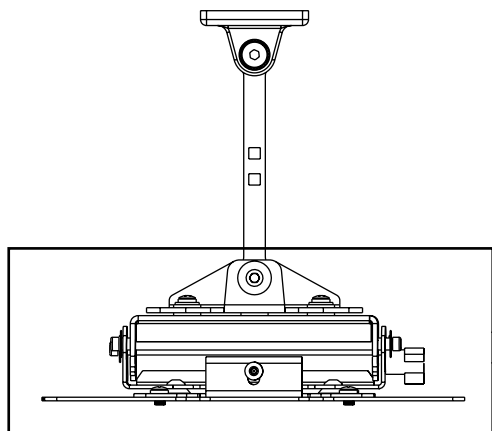

Features:

- Extends 8.13" from the wall
- Retracts to 2.93" to save space
- Integrated cable management keeps cables and cords out of the way
- +15°, -5° of continuous one-touch tilt for optimal viewing angle
- ±7° of roll to level screen horizontally
- Offers up to 180° of swivel (depending on screen model)
- VESA® 75/100, 200 x 100, 200 x 200 mm compliant
- UL listed

Shipping Carton dimensions:

L = 10.625 in (270 mm)

W = 10.313 in (262 mm)

H = 4 in (102 mm)

ARCHITECTS SPECIFICATIONS

The ParamountTM Pivot Wall Mount shall be a Peerless model _____ and shall be located where indicated on the plans. Assembly and installation shall be done according to instructions provided by the manufacturer. Mount is made of anodized aluminum and adapter bracket is made of steel with a scratch resistant epoxy black or silver finish.

TECHNICAL DATA SHEET

MODELS: PP740, PP740-S

ALL DIMENSIONS = INCH (MM)

SIDE VIEW

TOP VIEW

180° (±90°) SIDE-TO-SIDE SWIVEL

TOP VIEW

TOP VIEW

SIDE VIEW

TECHNICAL DATA SHEET

MODELS: PP740, PP740-S

ALL DIMENSIONS = INCH (MM)

CW= CENTER OF WALL PLATE
CA= CENTER OF ADAPTER PLATE

FRONT VIEW

ADAPTER PLATE DETAIL

2 HOLES .27 DIA.