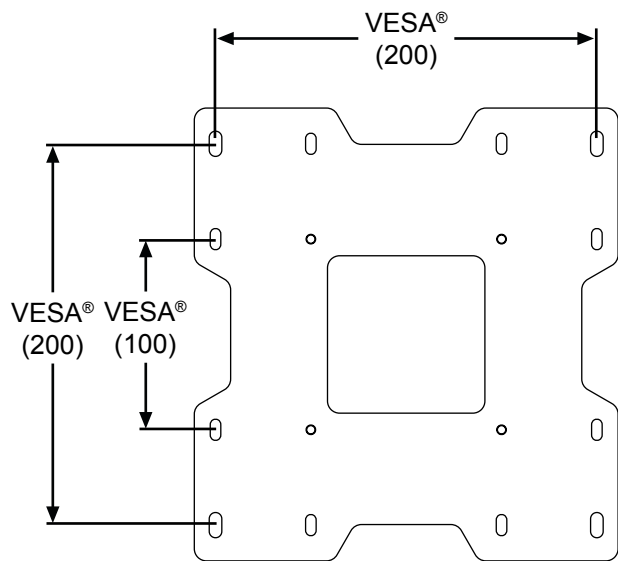

TECHNICAL DATA SHEET

MODELS: PP740, PP740-S

ALL DIMENSIONS = INCH (MM)

SIDE VIEW

TOP VIEW

180° (±90°) SIDE-TO-SIDE SWIVEL

TOP VIEW

TOP VIEW

SIDE VIEW

TECHNICAL DATA SHEET

MODELS: PP740, PP740-S

ALL DIMENSIONS = INCH (MM)

CW= CENTER OF WALL PLATE
CA= CENTER OF ADAPTER PLATE

FRONT VIEW

ADAPTER PLATE DETAIL

2 HOLES .27 DIA.

WALL PLATE DETAIL