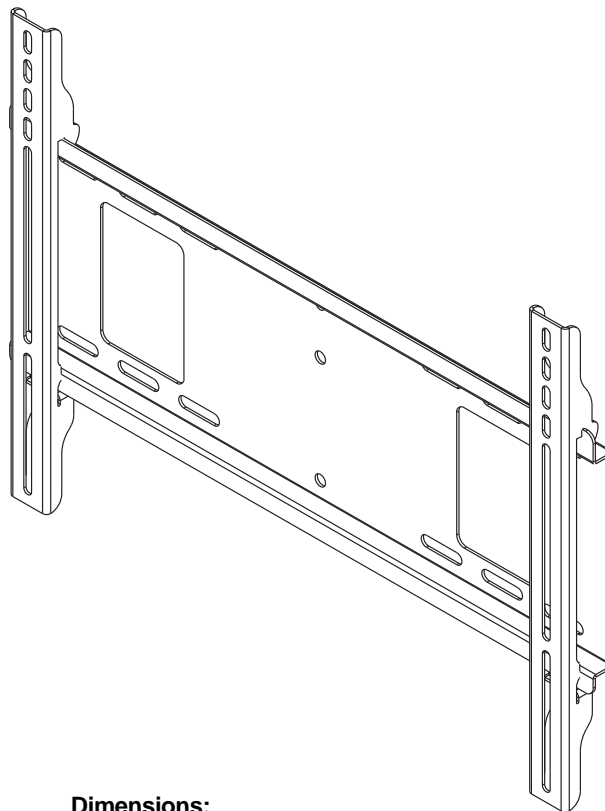

TECHNICAL DATA SHEET - **PARAMOUNT**™ by Peerless **Universal Flat Wall Mount for 23" to 46"* LCD Flat Panel Screens**

peerless®

MODEL: PF640

Create a sleek and stylish flat panel installation with this easy to install low-profile flat wall mount. Its design is simple and intuitive to use, just attach the wall plate, attach the screen adapters to the flat panel and hook onto the wall plate, done.

Features:

- Universal mount accommodates screens with mounting hole patterns up to 17.25" W x 12.94" H
- Low-profile design holds screen only 1.18" from the wall for a clean application
- Easy-glide adapters easily hook onto wall plate for a simple, safe and quick installation
- Horizontal screen adjustment of up to 6" (depending on screen model) for perfect screen placement
- Mounts to wood studs, concrete, cinderblock or metal studs (metal stud accessory required)
- Comes with Peerless' Sorted-for-You™ fastener pack with all necessary screen
- UL Listed

Accessories:

- ACC415 - Metal Stud Fastener Kit
- PCS200 - Paramount A/V Component Shelf

* **NOTE:** Most 42" and larger plasma screens may not work with this mount. Use Mount Finder to confirm compatibility.

L= 20.25 in (515 mm)

W= 8.5 in (216 mm)

H= 3.88 in (99 mm)

ARCHITECTS SPECIFICATIONS

The Paramount® Universal Flat Wall Mount shall be Peerless models _____ and shall be located where indicated on the plans. It shall be constructed of heavy gauge cold rolled steel and finished with scratch resistant gloss black fused epoxy. Assembly and installation shall be done according to instructions provided by the manufacturer.