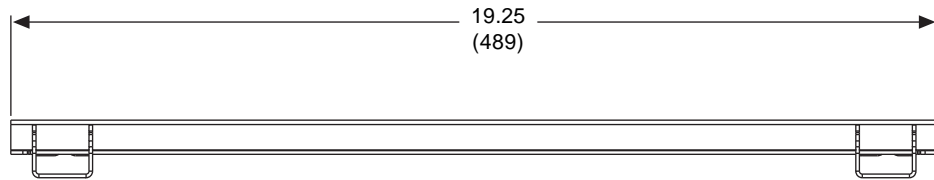

TECHNICAL DATA SHEET

MODEL: PF640

All Dimensions = $\frac{\text{in}}{\text{(mm)}}$

Side View

Front View

Top View

TECHNICAL DATA SHEET

MODEL: PF640

All Dimensions = $\frac{\text{in}}{\text{(mm)}}$

Wall Plate Detail

Adapter Bracket Detail