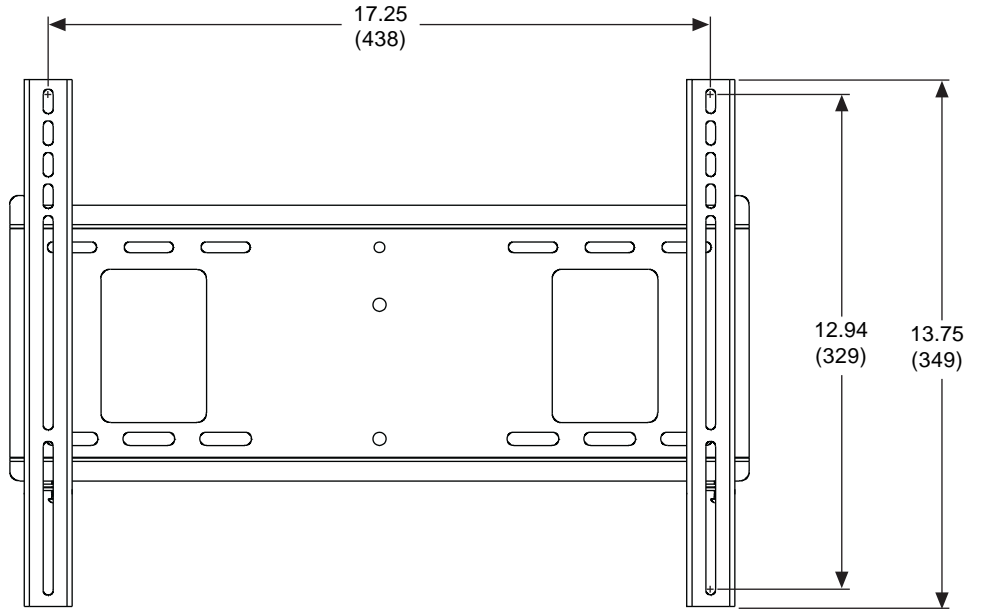

Dimensions:

Weight:

4.8 lb (2.2 kg)

Shipping weight:

6.1 lb (2.8 kg)

Maximum Load Capacity:

150 lb (68 kg)

Shipping Carton dimensions:

L= 20.25 in (515 mm)

W= 8.5 in (216 mm)

H= 3.88 in (99 mm)

ARCHITECTS SPECIFICATIONS

The Paramount® Universal Flat Wall Mount shall be Peerless models _____ and shall be located where indicated on the plans. It shall be constructed of heavy gauge cold rolled steel and finished with scratch resistant gloss black fused epoxy. Assembly and installation shall be done according to instructions provided by the manufacturer.

TECHNICAL DATA SHEET

MODEL: PF640

All Dimensions = $\frac{\text{in}}{\text{(mm)}}$

Side View

Front View

Top View

TECHNICAL DATA SHEET

MODEL: PF640

All Dimensions = $\frac{\text{in}}{\text{(mm)}}$

Wall Plate Detail

Adapter Bracket Detail