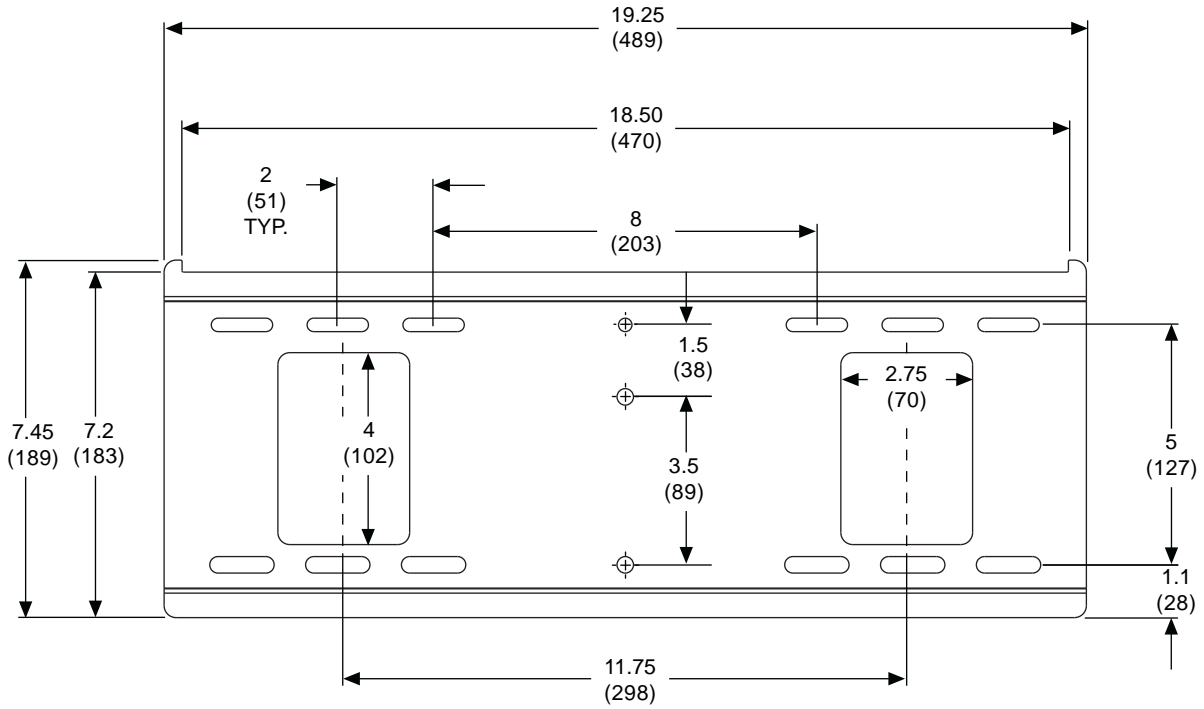

L= 20.25 in (515 mm)

W= 8.5 in (216 mm)

H= 3.88 in (99 mm)

ARCHITECTS SPECIFICATIONS

The Paramount® Universal Flat Wall Mount shall be Peerless models _____ and shall be located where indicated on the plans. It shall be constructed of heavy gauge cold rolled steel and finished with scratch resistant gloss black fused epoxy. Assembly and installation shall be done according to instructions provided by the manufacturer.

TECHNICAL DATA SHEET

MODEL: PF640

All Dimensions = $\frac{\text{in}}{\text{(mm)}}$

Side View

Front View

Top View

TECHNICAL DATA SHEET

MODEL: PF640

All Dimensions = $\frac{\text{in}}{\text{(mm)}}$

Wall Plate Detail

Adapter Bracket Detail