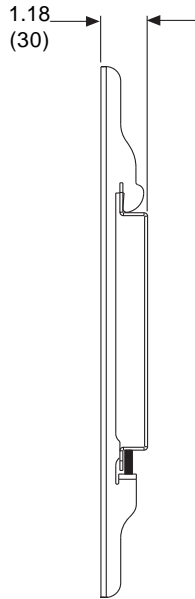

Dimensions:

Weight:

4.8 lb (2.2 kg)

Shipping weight:

6.1 lb (2.8 kg)

Maximum Load Capacity:

150 lb (68 kg)

Shipping Carton dimensions:

L= 20.25 in (515 mm)

W= 8.5 in (216 mm)

H= 3.88 in (99 mm)

ARCHITECTS SPECIFICATIONS

The Paramount® Universal Flat Wall Mount shall be Peerless models _____ and shall be located where indicated on the plans. It shall be constructed of heavy gauge cold rolled steel and finished with scratch resistant gloss black fused epoxy. Assembly and installation shall be done according to instructions provided by the manufacturer.

TECHNICAL DATA SHEET

MODEL: PF640

All Dimensions = $\frac{\text{in}}{\text{(mm)}}$

Side View

Front View

Top View

TECHNICAL DATA SHEET

MODEL: PF640

All Dimensions = $\frac{\text{in}}{\text{(mm)}}$

Wall Plate Detail

Adapter Bracket Detail