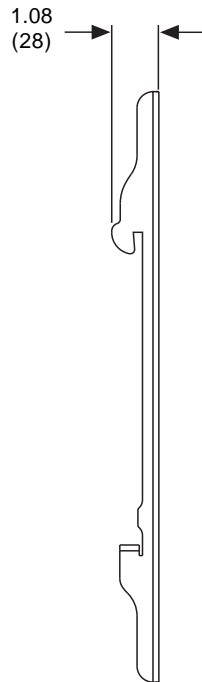

Features:

- Universal mount accommodates screens with mounting hole patterns up to 17.25" W x 12.94" H
- Low-profile design holds screen only 1.18" from the wall for a clean application
- Easy-glide adapters easily hook onto wall plate for a simple, safe and quick installation
- Horizontal screen adjustment of up to 6" (depending on screen model) for perfect screen placement
- Mounts to wood studs, concrete, cinderblock or metal studs (metal stud accessory required)
- Comes with Peerless' Sorted-for-You™ fastener pack with all necessary screen
- UL Listed

L= 20.25 in (515 mm)

W= 8.5 in (216 mm)

H= 3.88 in (99 mm)

ARCHITECTS SPECIFICATIONS

The Paramount® Universal Flat Wall Mount shall be Peerless models _____ and shall be located where indicated on the plans. It shall be constructed of heavy gauge cold rolled steel and finished with scratch resistant gloss black fused epoxy. Assembly and installation shall be done according to instructions provided by the manufacturer.

TECHNICAL DATA SHEET

MODEL: PF640

All Dimensions = $\frac{\text{in}}{\text{(mm)}}$

Side View

Front View

Top View

TECHNICAL DATA SHEET

MODEL: PF640

All Dimensions = $\frac{\text{in}}{\text{(mm)}}$

Wall Plate Detail

Adapter Bracket Detail