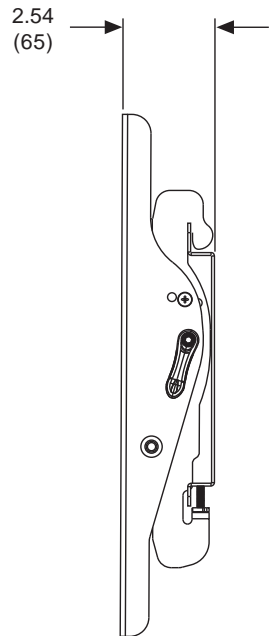

### Dimensions:

## ARCHITECTS SPECIFICATIONS

The Paramount<sup>®</sup> Universal Tilt Wall Mount shall be Peerless models \_\_\_\_\_ and shall be located where indicated on the plans. It shall feature adjustable 15° of forward tilt and -5° backward tilt. It shall be constructed of heavy gauge cold rolled steel and finished with scratch resistant gloss black fused epoxy. Assembly and installation shall be done according to instructions provided by the manufacturer.

TECHNICAL DATA SHEET

**MODEL:PT640**

All dimensions = inch (mm)

Top View

Front View

Side View

TECHNICAL DATA SHEET

**MODEL:PT640**

All dimensions = inch (mm)

Wall Plate Detail

Adapter Bracket Detail