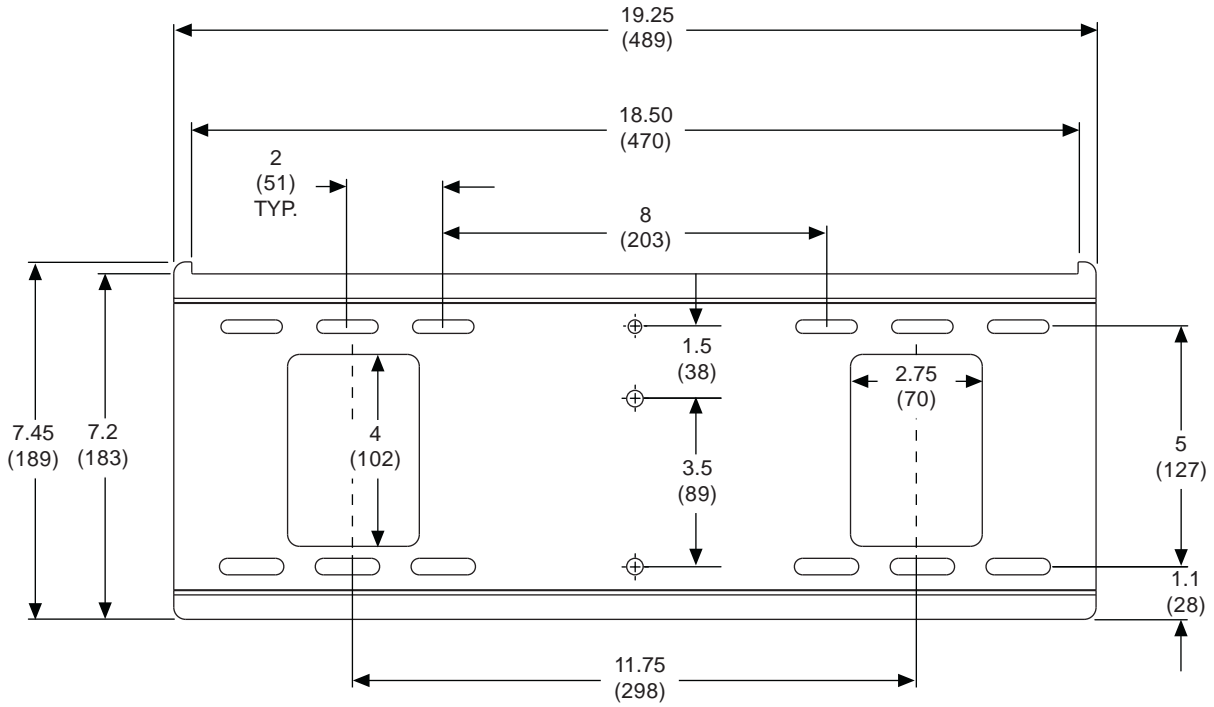

TECHNICAL DATA SHEET

**MODEL:PT640**

All dimensions = inch (mm)

Top View

Front View

Side View

TECHNICAL DATA SHEET

**MODEL:PT640**

All dimensions = inch (mm)

Wall Plate Detail

Adapter Bracket Detail