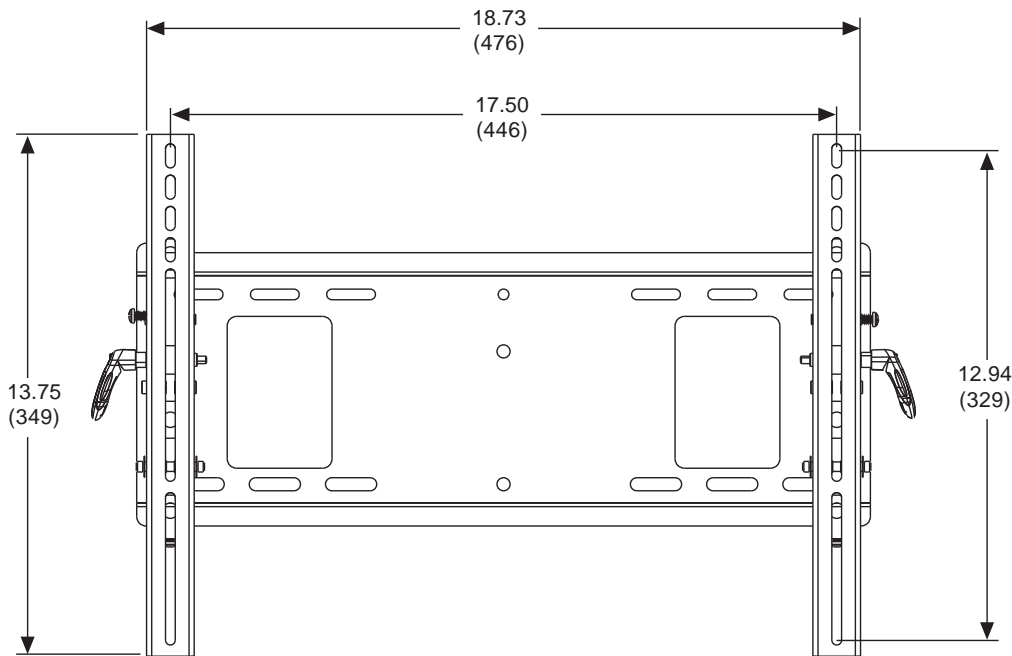

### Dimensions:

#### Shipping Carton dimensions:

L = 20.25 in (515 mm)

W = 8.5 in (216 mm)

H = 3.88 in (99 mm)

TECHNICAL DATA SHEET

**MODEL:PT640**

All dimensions = inch (mm)

Top View

Front View

Side View

TECHNICAL DATA SHEET

**MODEL:PT640**

All dimensions = inch (mm)

Wall Plate Detail

Adapter Bracket Detail