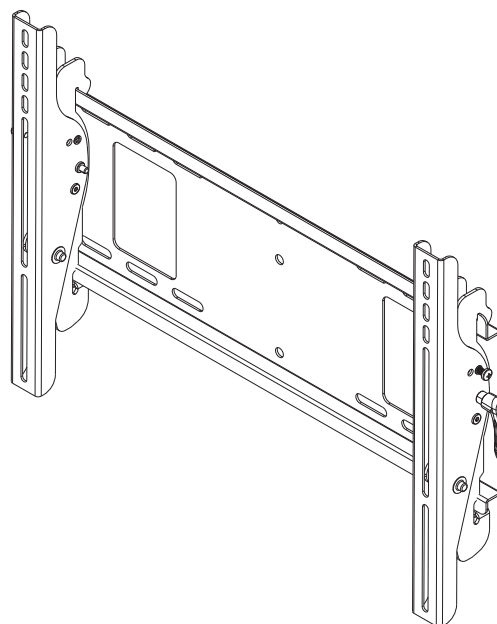

## peerless<sup>®</sup>

MODEL: PT640

Easily install mid-size screens with this simple, intuitive mounting solution. Its three step installation combined with its tool-less, one-touch tilt angle adjustment enables flat panel screens to be installed and adjusted fast.

### Features:

- Universal mount accommodates screens with mounting patterns up to 17.5" W x 12.94" H
- Adjustable 15° forward tilt and -5° backward tilt for finding the optimal viewing angle.
- Easy-grip handle locks the screen position into place
- Optional IncreLok<sup>TM</sup> feature offers fixed tilt angles of -5°, 0°, 5°, 10°, 15°
- Easy-glide brackets easily hook onto wall plate for a simple, safe and quick installation
- Horizontal screen adjustment of up to 6" (depending on screen model) for perfect screen placement
- Mounts to wood studs, concrete, cinder block or metal studs (metal stud accessory required)
- Comes with Peerless' Sorted-for-You<sup>TM</sup> fastener pack with all necessary screen attachment hardware
- UL listed

### Dimensions: