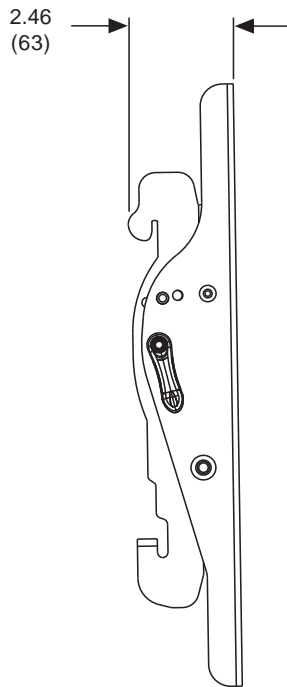

### Dimensions:

## ARCHITECTS SPECIFICATIONS

The Paramount<sup>®</sup> Universal Tilt Wall Mount shall be Peerless models \_\_\_\_\_ and shall be located where indicated on the plans. It shall feature adjustable 15° of forward tilt and -5° backward tilt. It shall be constructed of heavy gauge cold rolled steel and finished with scratch resistant gloss black fused epoxy. Assembly and installation shall be done according to instructions provided by the manufacturer.

TECHNICAL DATA SHEET

**MODEL:PT640**

All dimensions = inch (mm)

Top View

Front View

Side View

TECHNICAL DATA SHEET

**MODEL:PT640**

All dimensions = inch (mm)

Wall Plate Detail

Adapter Bracket Detail