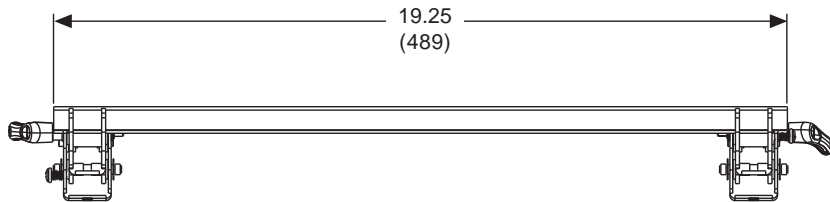

TECHNICAL DATA SHEET

MODEL:PT640

All dimensions = inch (mm)

Top View