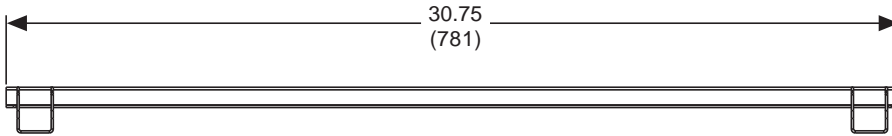

TECHNICAL DATA SHEET

ALL DIMENSIONS = INCH
(MM)

MODEL: PF650

Top View

Front View

Side View

TECHNICAL DATA SHEET

ALL DIMENSIONS = INCH
(MM)