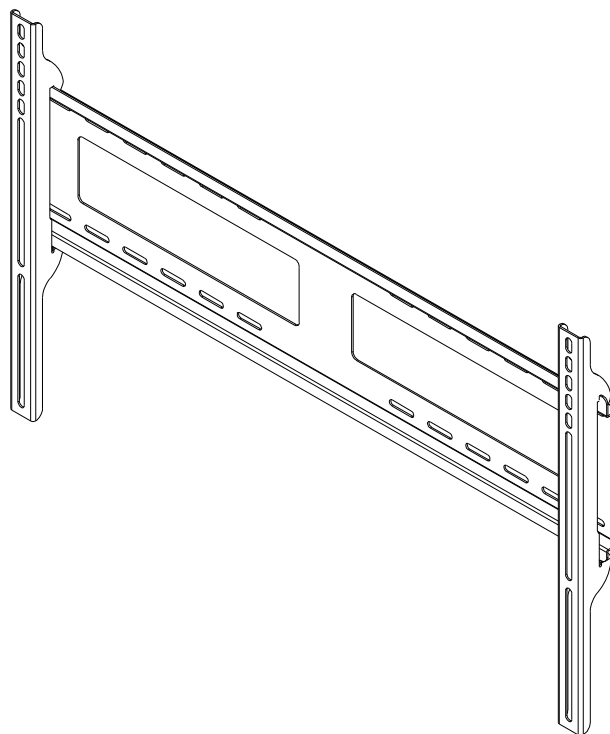

TECHNICAL DATA SHEET - **PARAMOUNT**TM by Peerless Universal Flat Wall Mount for 32" to 50" Flat Panel Screens

peerless[®]

MODEL: PF650

Easily install large screens with this simple, intuitive mounting solution. Cables and cords are easily managed behind the screen with large access ports in the wall plate. For perfect screen positioning, center the screen by smoothly sliding it along the wall plates horizontal rails.

Features:

- Universal mount accommodates screens with mounting patterns up to 28.75" W x 17.05" H
- Low-profile design holds screen only 1.68" from the wall for a clean management options
- Open wall plate design for greater wall access and cable management options
- Easy-glide adapters easily hook onto wall plate for a simple, safe and quick installation
- Horizontal screen adjustment of up to 8" (depending on screen model) for perfect screen placement
- Mounts to wood studs, concrete, cinder block or metal stud (metal stud accessory required)
- Comes with Peerless' Sorted-for-YouTM fastener pack with all necessary screen attachment hardware
- UL Listed

Accessories:

- ACC415 - Metal Stud Fastener Kit
- PS200 - ParamountTM A/V Component Shelf

Dimensions:

Weight:

7.03 lb (3.2 kg)

Shipping weight:

9.1 lb (4.2 kg)

Maximum Load Capacity:

175 lb (79 kg)

Shipping Carton dimensions:

L= 31.8 in (808 mm)

W= 8.63 in (220 mm)

H= 3.88 in (99 mm)

ARCHITECTS SPECIFICATIONS

The Paramount[®] Universal Flat Wall Mount shall be Peerless models _____ and shall be located where indicated on the plans. It shall be constructed of heavy gauge cold rolled steel and finished with scratch resistant gloss black fused epoxy. Assembly and installation shall be done according to instructions provided by the manufacturer.