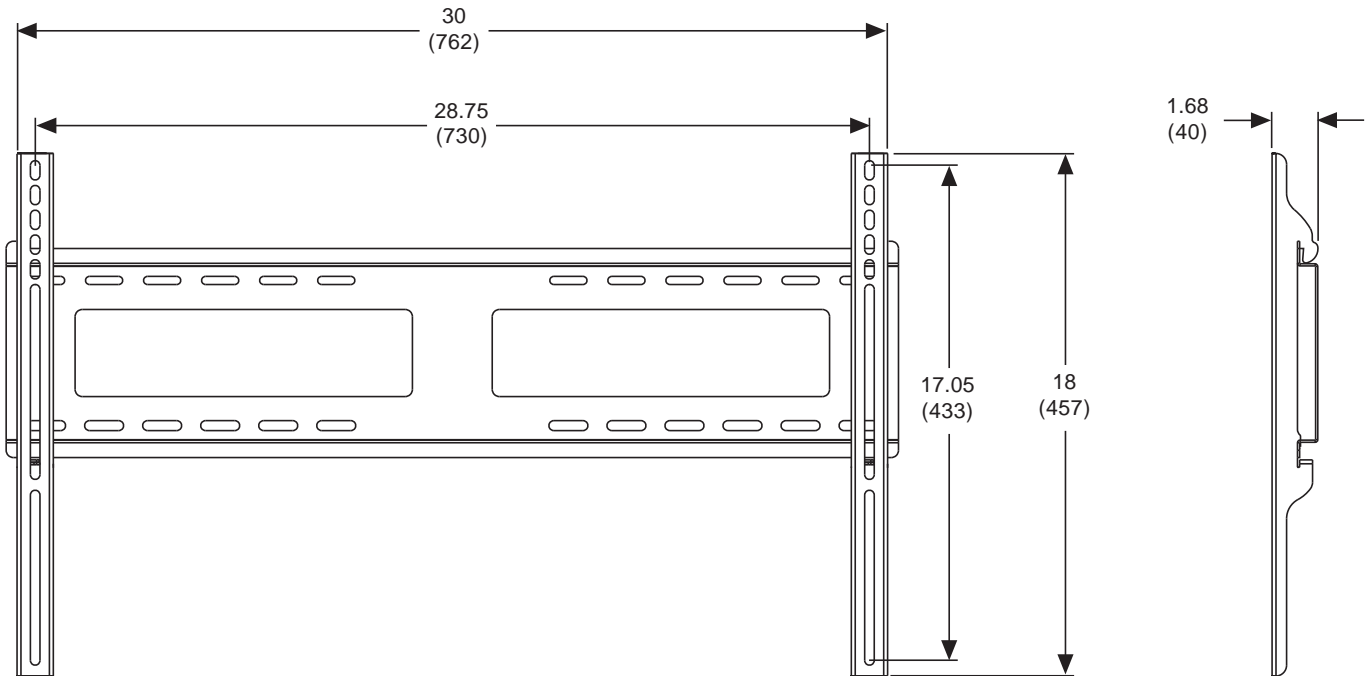

Features:

- Universal mount accommodates screens with mounting patterns up to 28.75" W x 17.05" H
- Low-profile design holds screen only 1.68" from the wall for a clean management options
- Open wall plate design for greater wall access and cable management options
- Easy-glide adapters easily hook onto wall plate for a simple, safe and quick installation
- Horizontal screen adjustment of up to 8" (depending on screen model) for perfect screen placement
- Mounts to wood studs, concrete, cinder block or metal stud (metal stud accessory required)
- Comes with Peerless' Sorted-for-YouTM fastener pack with all necessary screen attachment hardware
- UL Listed

175 lb (79 kg)

Shipping Carton dimensions:

L= 31.8 in (808 mm)

W= 8.63 in (220 mm)

H= 3.88 in (99 mm)

ARCHITECTS SPECIFICATIONS

The Paramount[®] Universal Flat Wall Mount shall be Peerless models _____ and shall be located where indicated on the plans. It shall be constructed of heavy gauge cold rolled steel and finished with scratch resistant gloss black fused epoxy. Assembly and installation shall be done according to instructions provided by the manufacturer.

TECHNICAL DATA SHEET

ALL DIMENSIONS = INCH
(MM)

MODEL: PF650

Top View

Front View

Side View

TECHNICAL DATA SHEET

ALL DIMENSIONS = INCH
(MM)