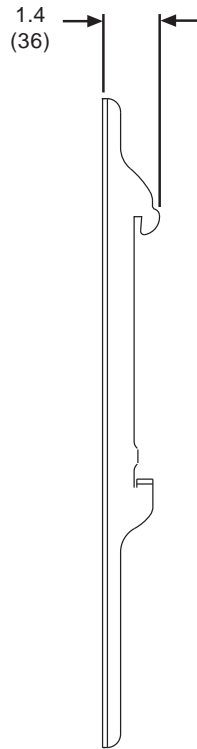

Adapter Bracket Detail