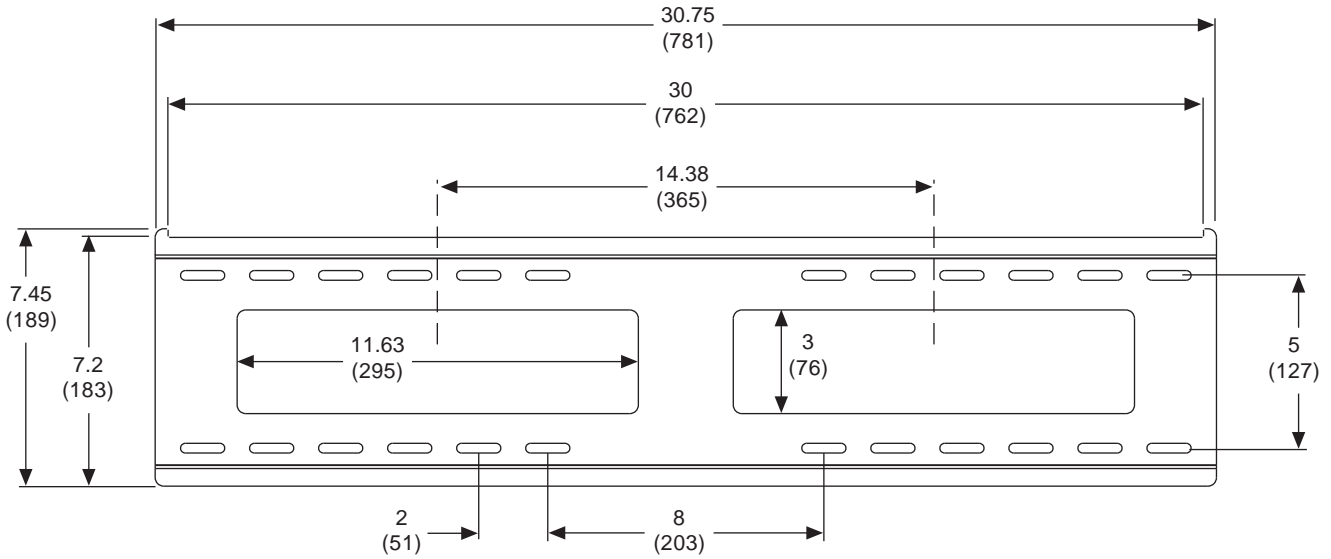

TECHNICAL DATA SHEET

ALL DIMENSIONS = INCH
(MM)

MODEL: PF650

Wall Plate Detail