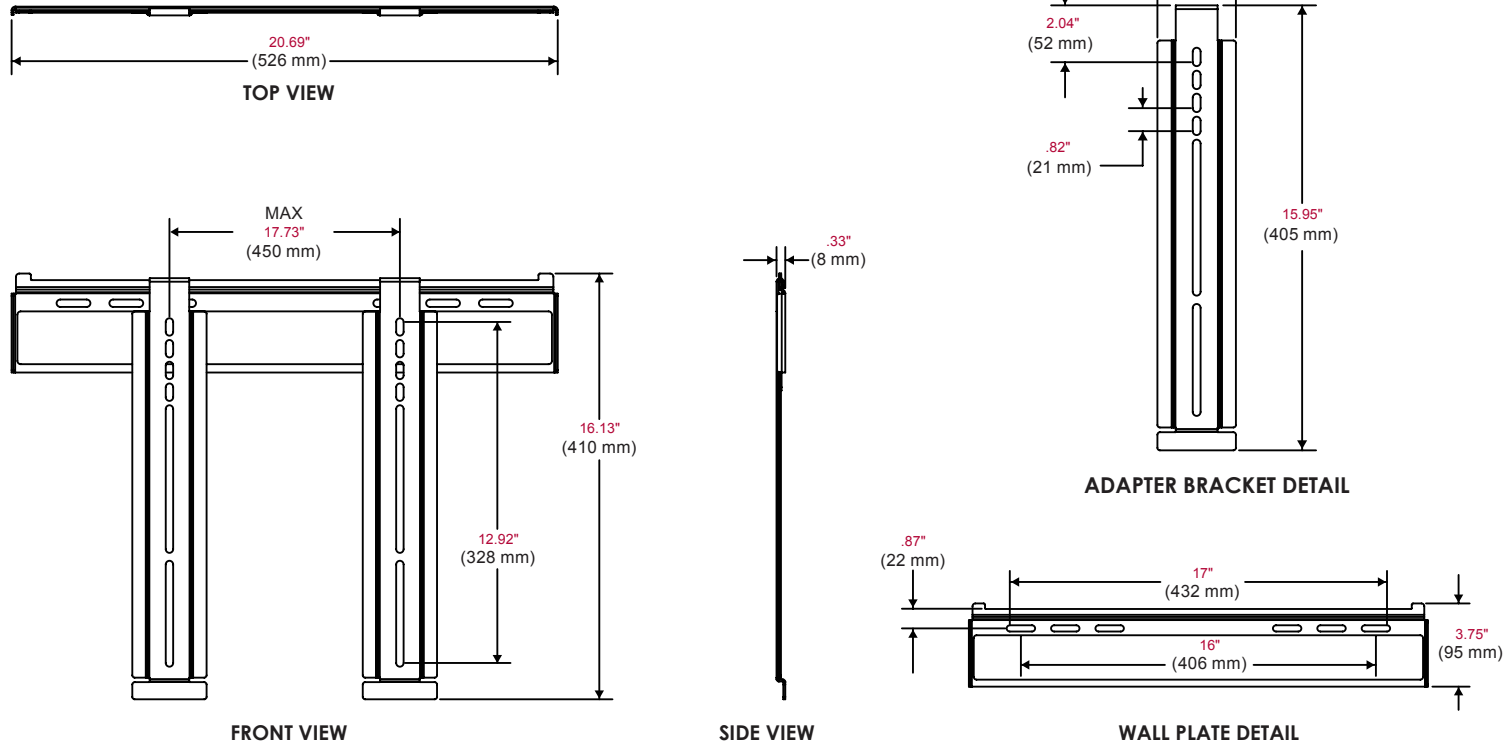

SUF640P: Universal Ultra Slim Flat Wall Mount for 23" to 46" Ultra-thin Flat Panel Screens

Product Specifications

	DIMENSIONS (W x H x D)	PRODUCT WEIGHT	LOAD CAPACITY	FINISH	AVAILABLE COLORS
SUF640P	20.69" x 16.13" x .33" (526 x 410 x 8 mm)	4.1 lb (1.9 Kg)	150 lb (68 Kg)	Scratch resistant fused epoxy	Gloss Black

Package Specifications

	PACKAGE SIZE (W x H x D)	PACKAGE SHIP WEIGHT	PACKAGE UPC CODE	PACKAGE CONTENTS	UNITS IN PACKAGE
SUF640P	22.375" x 2.375" x 5.25" (568 x 60 x 133 mm)	4.7 lb (2.2 Kg)	735029258353	Wall plate, universal screen adapters, mounting and screen attachment hardware	1

Accessories

ACC215: Metal Stud Accessory Kit

NOTE: Screen Compatibility Requirements
Designed exclusively for use with ultra-thin screens 2" (51 mm) deep or less

All dimensions = inch (mm)

- The screen does not require any additional heat ventilation room than 0.33" (8 mm). Please refer to the manufacturer's requirements for mounting your screen on the wall.
- The screen must have a flat mounting surface, or the mounting holes need to be on the furthest back surface of the screen.
- Input/Output connection must be properly orientated to accommodate mounting 0.33" (8 mm) from the wall.

ARCHITECTS SPECIFICATIONS

The Ultra-Thin Universal Flat Wall Mount shall be a Peerless model _____ and shall be located where indicated on the plans. It shall be constructed of cold rolled steel and feature scratch resistant gloss black fused epoxy finish. Assembly and installation shall be done according to instructions provided