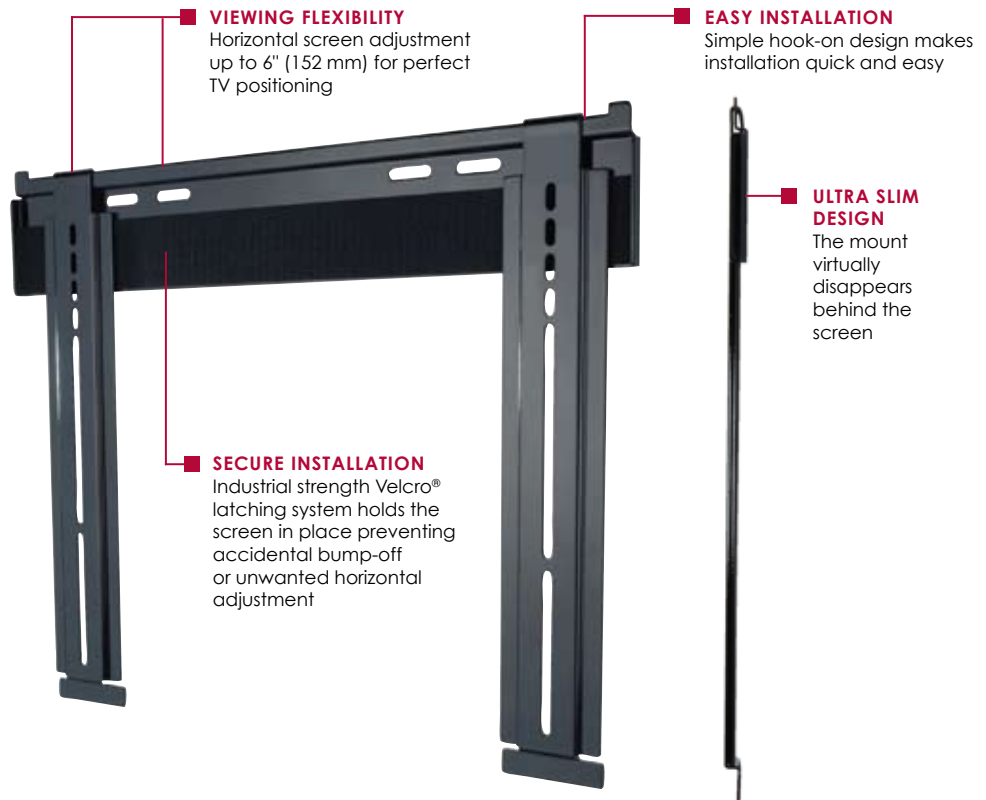

# Universal Ultra Slim Flat Wall Mount

For 23" to 46" Ultra-thin Flat Panel Screens\*

The world's slimmest mount, at only 0.33" (8 mm) inches thin, brings the screen closer to the wall than any other product in the industry. This near-invisible mount is the beauty that supports the modern style of the latest ultra-thin flat panel screens. Its all-steel, clean-line, high-gloss modeling features universal compatibility with virtually any ultra-thin flat panel screen innovation. This unmatched solution delivers space-saving, ultra-sleek looks and brings the screen closer to the wall than any other mount in the world.

Screen size: 23"-46"

Max load: 150 lb (68 Kg)

## FEATURES

- Ultra-thin design holds screen only 0.33" (8 mm) from the wall for a near-invisible application
- Universal mount compatible with ultra-thin screens with mounting patterns up to 17.73" W x 12.92" H (450 x 328 mm)
- Universal brackets easily hook onto wall plate for an easy installation
- Industrial-strength Velcro® latching system secures screen adapters to wall plate in a single step, making installation fast and secure
- Horizontal screen adjustment of up to 6" (152 mm) (depending on screen model) for perfect screen placement
- Mounts to wood studs, concrete, cinder block or metal studs (metal stud accessory required)
- Comes with Peerless' Sorted-for-You™ fastener pack with all necessary screen attachment hardware

\* Designed exclusively for use with ultra-thin screens 2" (51 mm) deep or less

Easy hook-on design

Specially designed safety tabs for secure support

CLICK: [www.peerlessmounts.com](http://www.peerlessmounts.com)