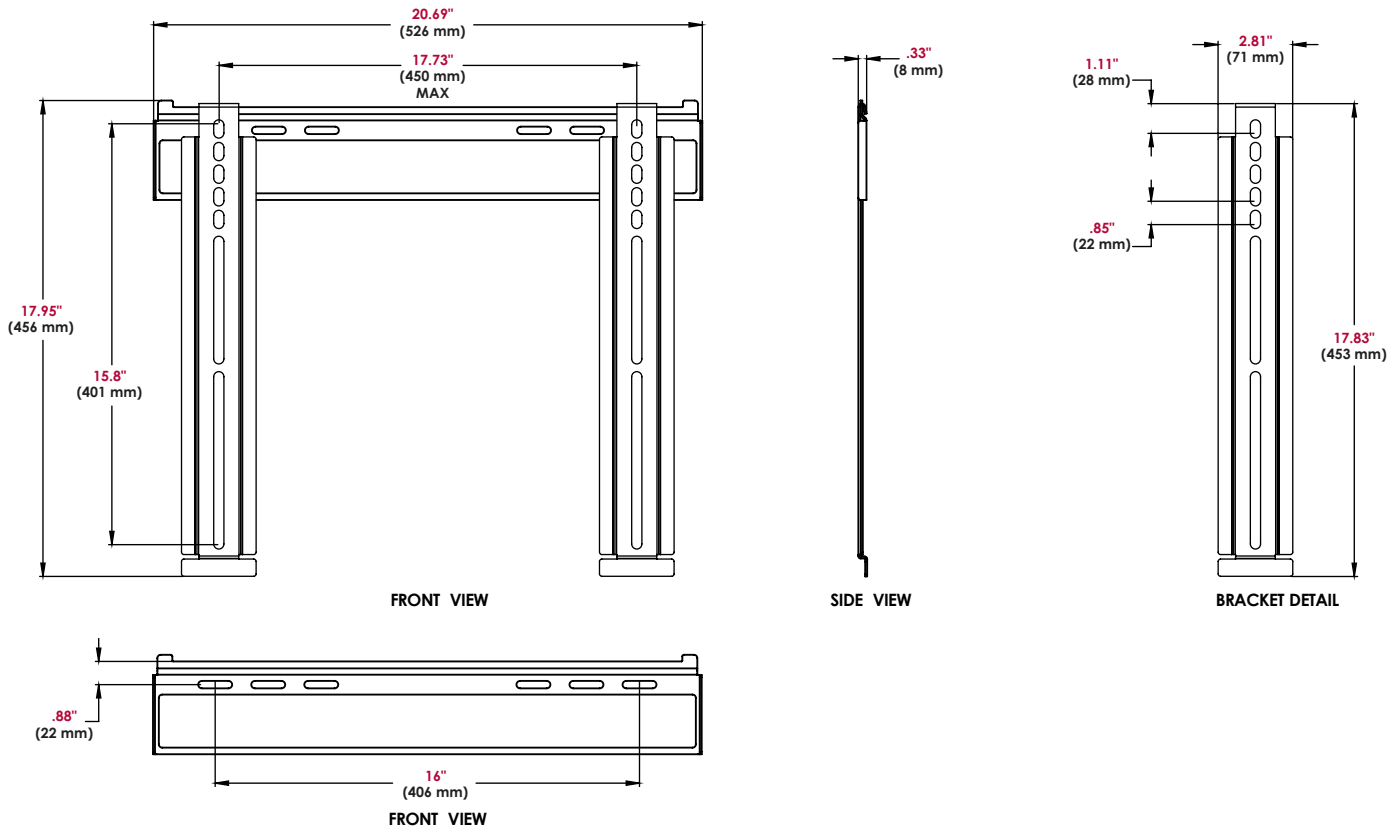

Package Specifications

	PACKAGE SIZE (W x H x D)	PACKAGE SHIP WEIGHT	PACKAGE UPC CODE	PACKAGE CONTENTS	UNITS IN PACKAGE
SUF640P	22.375" x 2.375" x 5.25" (568 x 60 x 133 mm)	4.7 lb (2.2 Kg)	735029258353	Wall plate, universal screen adapters, mounting and screen attachment hardware	1

Accessories

ACC215: Metal Stud Accessory Kit

NOTE: Screen Compatibility Requirements

Designed exclusively for use with ultra-thin screens 2" (51 mm) deep or less

All dimensions = inch (mm)

- The screen does not require any additional heat ventilation room than 0.33" (8 mm). Please refer to the manufacturer's requirements for mounting your screen on the wall.
- The screen must have a flat mounting surface, or the mounting holes need to be on the furthest back surface of the screen.
- Input/Output connection must be properly orientated to accommodate mounting 0.33" (8 mm) from the wall.

ARCHITECTS SPECIFICATIONS

The Ultra-Thin Universal Flat Wall Mount shall be a Peerless model SUF640P and shall be located where indicated on the plans. It shall be constructed of cold rolled steel and feature scratch resistant gloss black fused epoxy finish. Assembly and installation shall be done according to instructions provided.