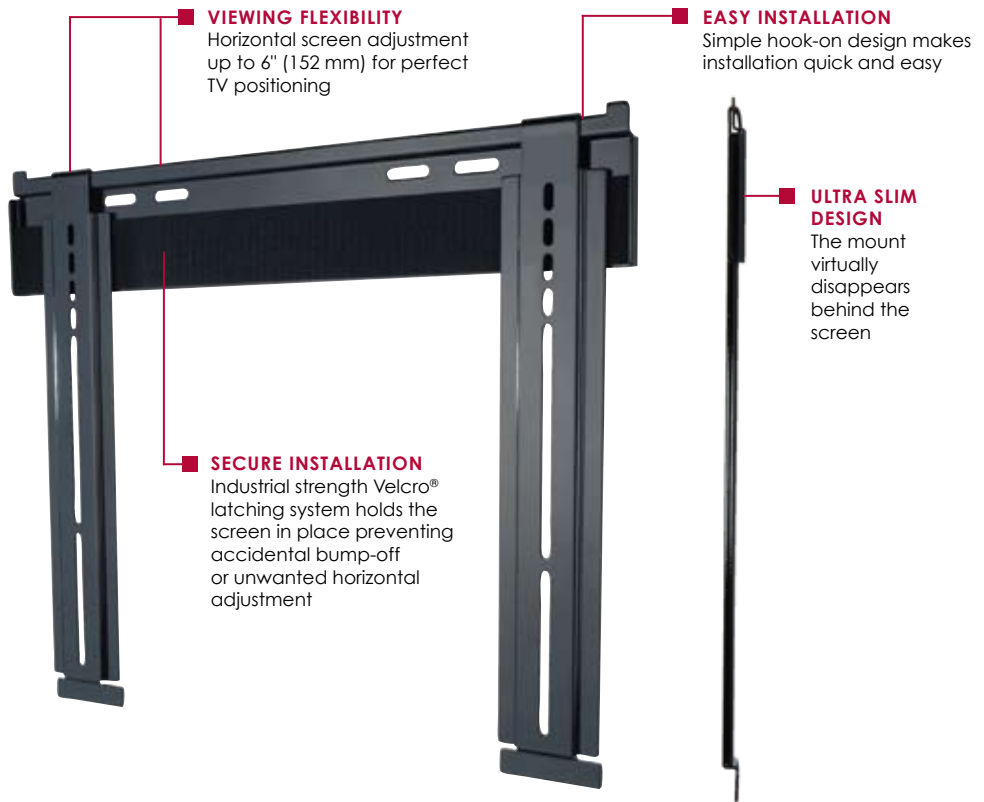

SUF640P

Universal Ultra Slim Flat Wall Mount

For 23" to 46" Ultra-thin Flat Panel Screens*

The world's slimmest mount, at only 0.33" (8 mm) inches thin, brings the screen closer to the wall than any other product in the industry. This near-invisible mount is the beauty that supports the modern style of the latest ultra-thin flat panel screens. Its all-steel, clean-line, high-gloss modeling features universal compatibility with virtually any ultra-thin flat panel screen innovation. This unmatched solution delivers space-saving, ultra-sleek looks and brings the screen closer to the wall than any other mount in the world.

Screen size: 23"-46"

Max load: 150 lb (68 Kg)

FEATURES

- Ultra-thin design holds screen only 0.33" (8 mm) from the wall for a near-invisible application
- Universal mount compatible with ultra-thin screens with mounting patterns up to 17.73" W x 15.8" H (450 x 401 mm)
- Universal brackets easily hook onto wall plate for an easy installation
- Industrial-strength Velcro® latching system secures screen adapters to wall plate in a single step, making installation fast and secure
- Horizontal screen adjustment of up to 6" (152 mm) (depending on screen model) for perfect screen placement
- Mounts to wood studs, concrete, cinder block or metal studs (metal stud accessory required)
- Comes with Peerless' Sorted-for-You™ fastener pack with all necessary screen attachment hardware

* Designed exclusively for use with ultra-thin screens 2" (51 mm) deep or less

Easy hook-on design

Specially designed safety tabs for secure support

RoHS 2002/95/EC

CLICK: www.peerlessmounts.com

CALL: 800.865.2112

FAX: 708.865.2941

peerless®

SUF640P: Universal Ultra Slim Flat Wall Mount for 23" to 46" Ultra-thin Flat Panel Screens

Product Specifications

	DIMENSIONS (W x H x D)	PRODUCT WEIGHT	LOAD CAPACITY	FINISH	AVAILABLE COLORS
SUF640P	20.69" x 17.95" x .33" (526 x 456 x 8 mm)	4.1 lb (1.9 Kg)	150 lb (68 Kg)	Scratch resistant fused epoxy	Gloss Black